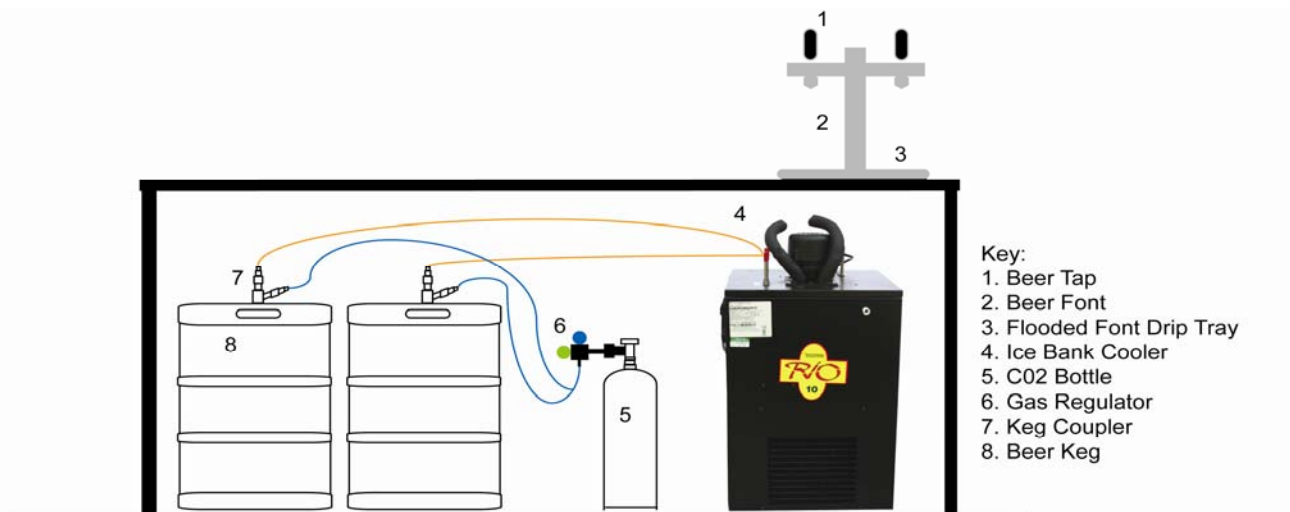

3 tap system - complete

Suits 50ltr kegs (MF-A,MF-D or MF-S styles)

$ 3,990.00

All systems above include flooded Carlton font, Snaplok Brumby taps, flooded drip tray, Rio 10 chiller, transfer leads, keg fittings, CO2 regulator with leads & all insulation, tubing, clamps etc.

Only a keg of beer & a gas bottle is required to be a fully functional beer system.