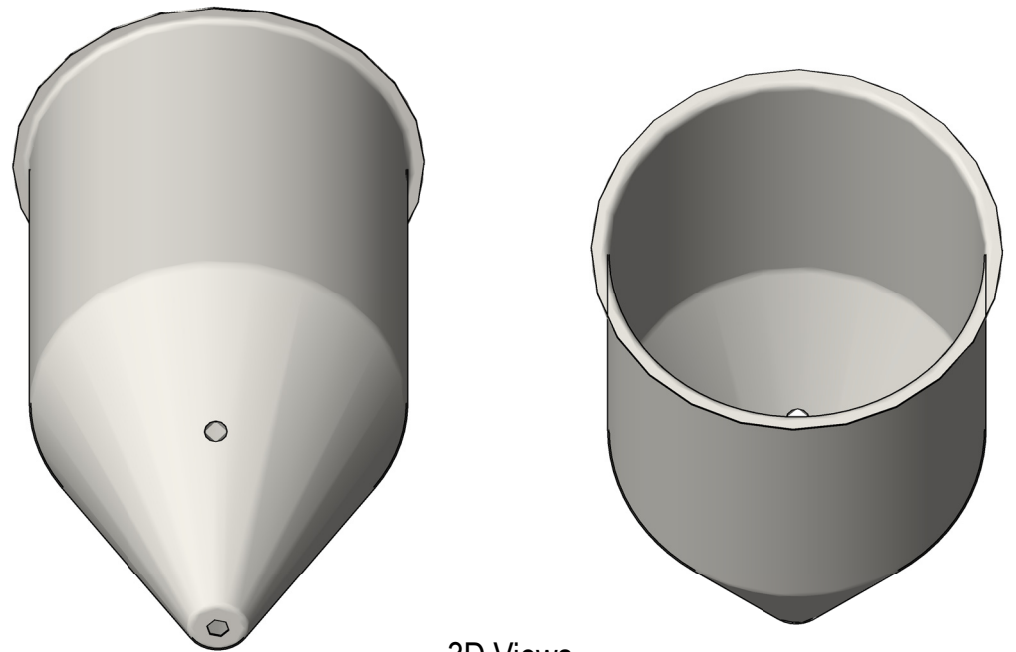

**1** Section  
1:2

3D Views

01 - This drawing is the exclusive property of Armsign, and may not be loaned or copied in whole or in part without written consent.

Name: Conical 28L	Rev:	Ref N°:	Qty:
Code:	Date: 20/04/06	Job N°:	Colour: