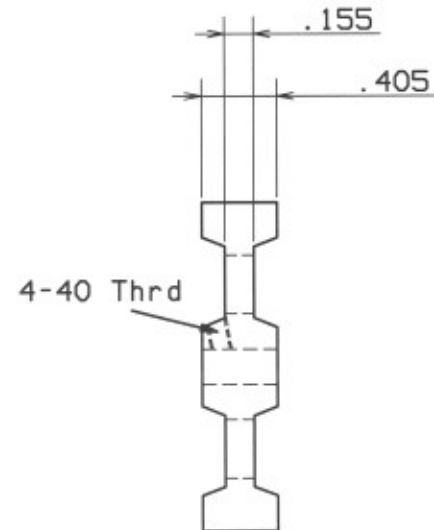

Steel or Brass

Lakeshore
Machine & Repair
8677 Paradise Beach Rd.
Brainerd, MN. 56401

This print is not for sale.
It may be distributed freely
for any noncommercial use.

DRAWN	A Teague	DATE	02/20/2010	DWG NAME	Flywheel	
CHECKED				DWG NO.		REV B
DESIGN				SCALE	None	SHEET 5 OF