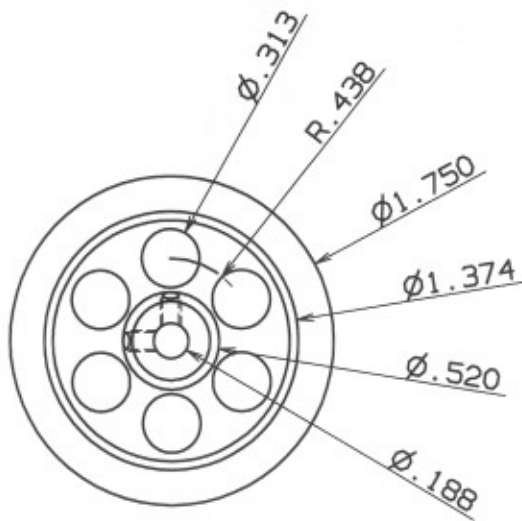

Steel or Brass

Lakeshore
Machine & Repair
8677 Paradise Beach Rd.
Brainerd, MN. 56401

This print is not for sale.
It may be distributed freely
for any noncommercial use.

DRAWN	A Teague	DATE	02/20/2010	DWG NAME	Flywheel	
CHECKED				DWG NO.		REV B
DESIGN				SCALE	None	SHEET 5 OF