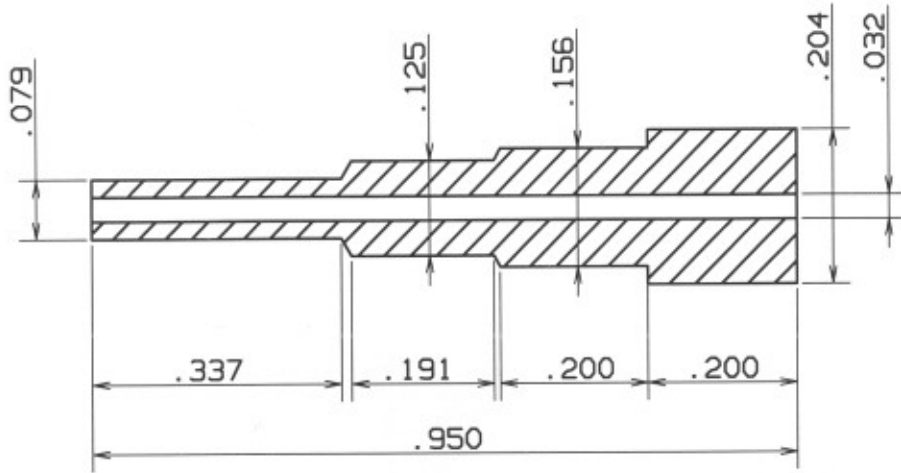

Teflon, Delrin, or Corrian

Steel

Lakeshore
Machine & Repair
8877 Paradise Beach Rd.
Brainerd, MN. 56401

This print is not for sale.
It may be distributed freely
for any noncommercial use.

DRAWN	A Tougas	DATE	02/20/2010	DWG NAME	Spark Plug	
CHECKED				SIZE	DWG NO.	REV
DESIGN				C	SCALE	None
					SHEET	12 OF