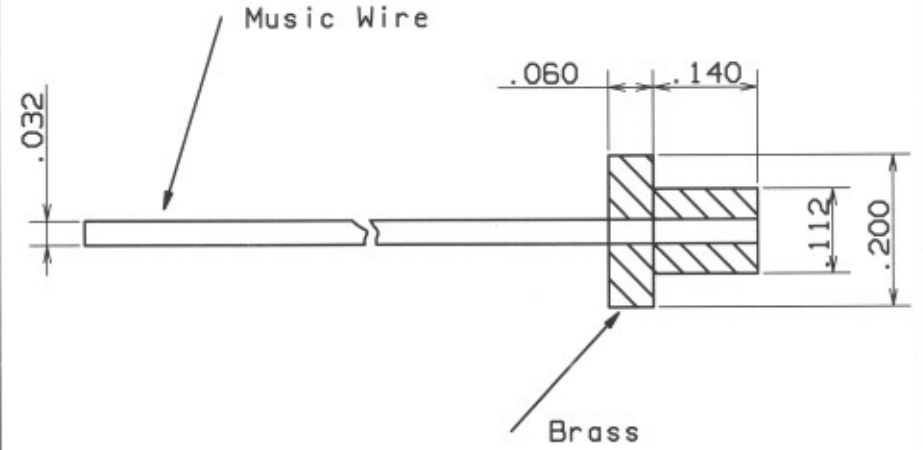

Teflon, Delrin, or Corrian

Steel

Lakeshore
Machine & Repair
8877 Paradise Beach Rd.
Brainerd, MN. 56401

This print is not for sale.
It may be distributed freely
for any noncommercial use.

DRAWN	A Tougas	DATE	02/20/2010	DWG NAME	Spark Plug	
CHECKED				SIZE	DWG NO.	REV
DESIGN				C	SCALE	None
					SHEET	12 OF