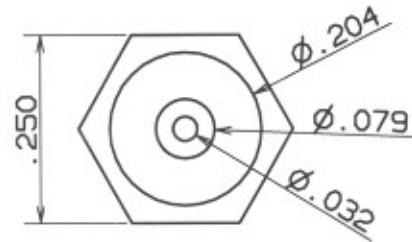

Teflon, Delrin, or Corrian

Steel

Lakeshore
Machine & Repair
8877 Paradise Beach Rd.
Brainerd, MN. 56401

This print is not for sale.
It may be distributed freely
for any noncommercial use.

DRAWN	A Tougas	DATE	02/20/2010	DWG NAME	Spark Plug	
CHECKED				SIZE	DWG NO.	REV
DESIGN				C	SCALE	None
					SHEET	12 OF