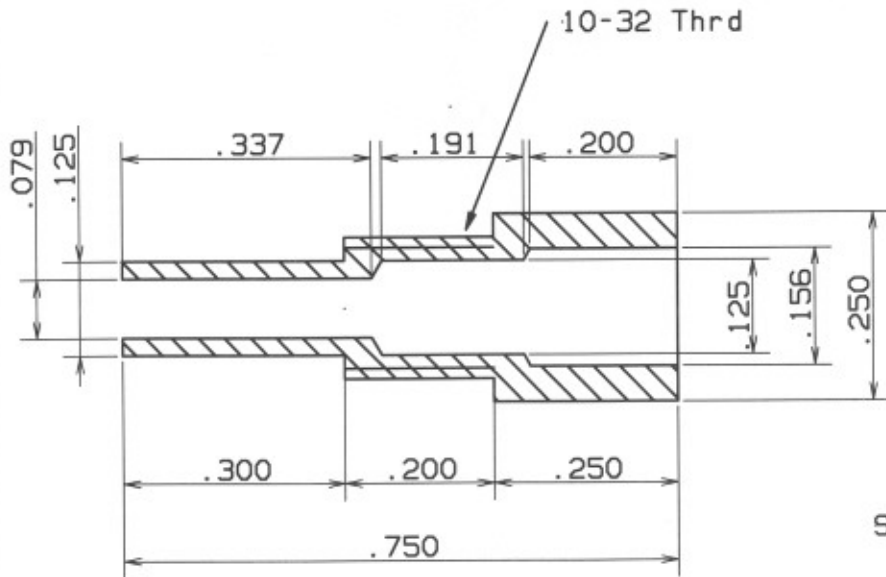

Teflon, Delrin, or Corrian

Steel

Lakeshore
Machine & Repair
8877 Paradise Beach Rd.
Brainerd, MN. 56401

This print is not for sale.
It may be distributed freely
for any noncommercial use.

DRAWN	A Tougas	DATE	02/20/2010	DWG NAME	Spark Plug	
CHECKED				SIZE	DWG NO.	REV
DESIGN				C	SCALE	None
					SHEET	12 OF