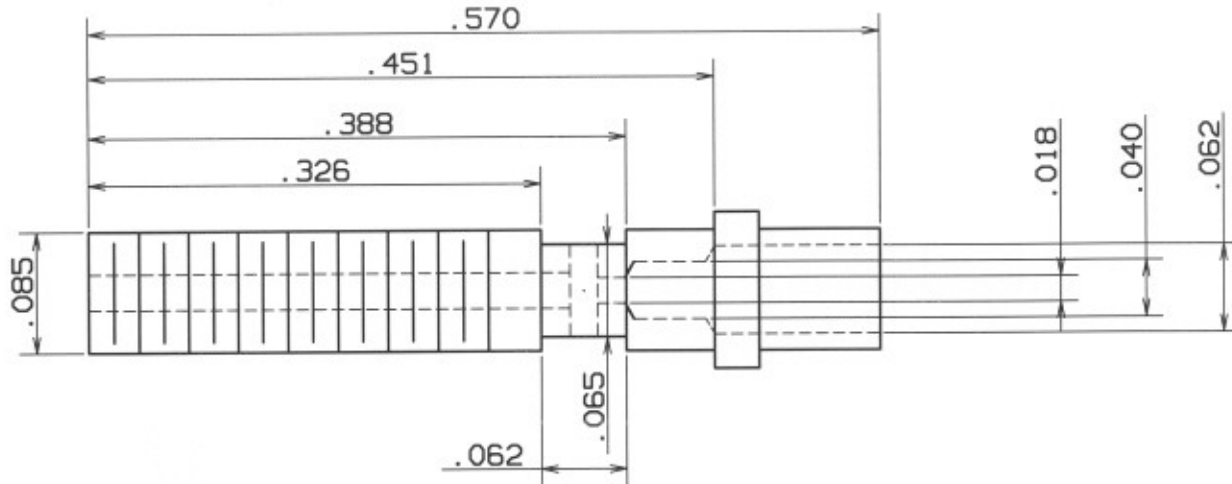

Brass

Lakeshore
Machine & Repair
8677 Paradise Beach Rd.
Bristol, IN 46401

This print is not for sale.
It may be distributed freely
for any noncommercial use.

DRAWN	A Tougas	DATE	02/20/2010	ENG NAME	Spray Bar	REV	B
CHECKED		BY		ENG NO.			
DESIGN		SCALE	C	SCALE	None	SHEET	14 OF