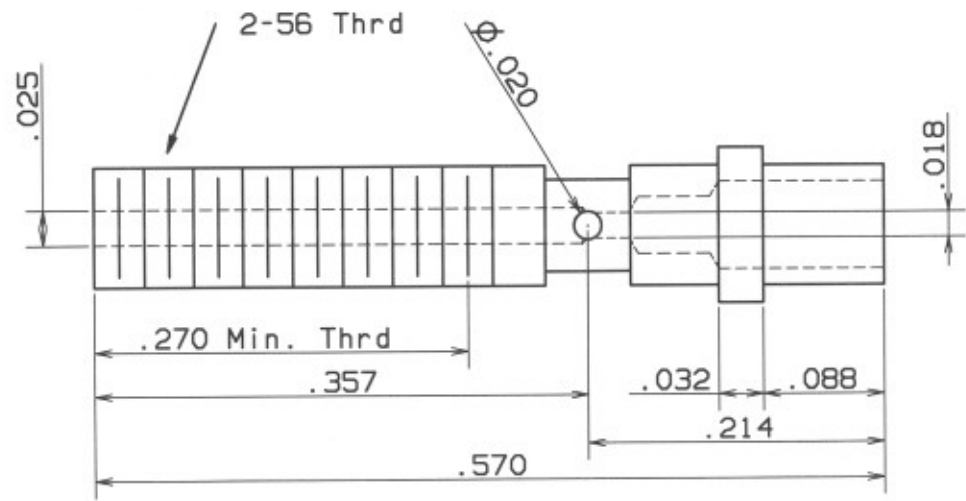

Brass

Lakeshore
Machine & Repair
8677 Paradise Beach Rd.
Bristol, IN 46401

This print is not for sale.
It may be distributed freely
for any noncommercial use.

DRAWN	A Tougas	DATE	02/20/2010	ENG NAME	Spray Bar	REV	B
CHECKED		BY		ENG NO.			
DESIGN		SCALE	C	SCALE	None	SHEET	14 OF