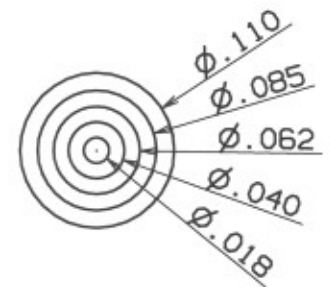

Brass

Lakeshore
Machine & Repair
8677 Paradise Beach Rd.
Bristol, IN 46401

This print is not for sale.
It may be distributed freely
for any noncommercial use.

DRAWN	A Tougas	DATE	02/20/2010	ENG NAME	Spray Bar	REV	B
CHECKED		BY		ENG NO.			
DESIGN		SCALE	C	SCALE	None	SHEET	14 OF