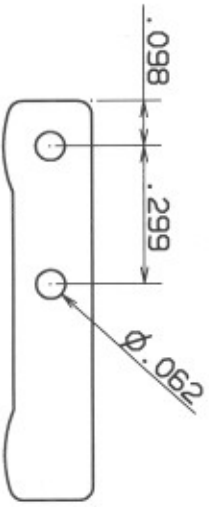

Steel

Lakeshore Machine & Repair 827 Riverside Beach Rd. Bristol, PA 19001		DATE	10/20/2010	DATE	10/20/2010
DESIGN	A Tougee	CHKD	11/28	CHKD	11/28
REV		REV		REV	
None		None		None	
This print is not for sale. It may be distributed freely for any noncommercial use.		SHEET 18 OF 18			