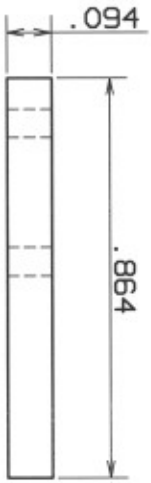

Steel

Lakeshore Machine & Repair 827 Riverside Beach Rd. Bristol, PA 19001		DATE	10/20/2010	DATE	10/20/2010
DESIGN	A Tougee	CHKD	11/28	CHKD	11/28
REV		REV		REV	
None		None		None	
This print is not for sale. It may be distributed freely for any noncommercial use.		SHEET 18 OF 18			