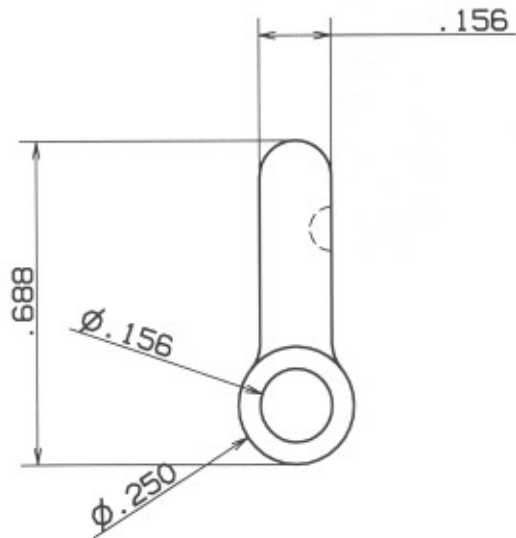

Steel

Lakeshore
Machine & Repair
9877 Paradise Beach Rd.
Bainbridge, GA 30401

This print is not for sale.
It may be distributed freely
for any noncommercial use.

DRAWN	A Tougas	DATE	02/20/2010	DRG NAME	Cam Follower
CHECKED				SIZE	DRG NO.
DESIGN				SCALE	None
				SHEET	20 OF
				REV	B