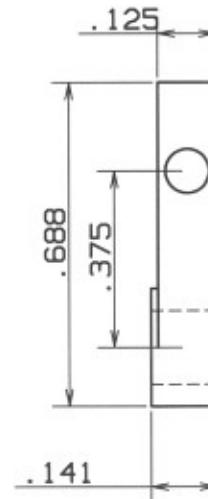

Steel

Lakeshore
Machine & Repair
9877 Paradise Beach Rd.
Bainbridge, GA 30401

This print is not for sale.
It may be distributed freely
for any noncommercial use.

DRAWN	A Tougas	DATE	02/20/2010	DRG NAME	Cam Follower
CHECKED				SIZE	DRG NO.
DESIGN				SCALE	None
				SHEET	20 OF
				REV	B