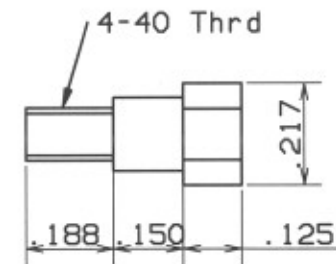

Steel

Lakeshore
Machine & Repair
9877 Paradise Beach Rd.
Bainbridge, GA 30401

This print is not for sale.
It may be distributed freely
for any noncommercial use.

DRAWN	A Tougas	DATE	02/20/2010	DRG NAME	Cam Follower
CHECKED				SIZE	DRG NO.
DESIGN				SCALE	None
				SHEET	20 OF
				REV	B