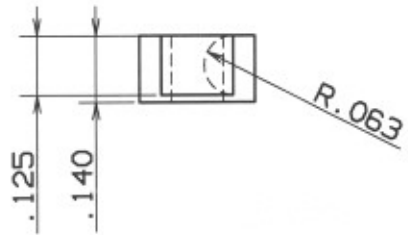

Steel

Lakeshore
Machine & Repair
9877 Paradise Beach Rd.
Bainbridge, GA 30401

This print is not for sale.
It may be distributed freely
for any noncommercial use.

DRAWN	A Tougas	DATE	02/20/2010	DRG NAME	Cam Follower
CHECKED				SIZE	DRG NO.
DESIGN				SCALE	None
				SHEET	20 OF
				REV	B