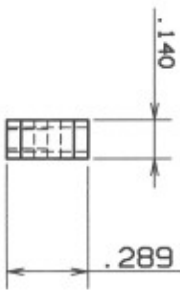

Aluminum

This print is not for sale.  
It may be distributed freely  
for any noncommercial use.

DESIGN	DATE
CREATED	02/20/2010
REVISION	

SCALE	None
PAPER	B

Lakeshore  
Machine & Repair  
8877 Perville South Rd.  
Baltimore, MD, 21241