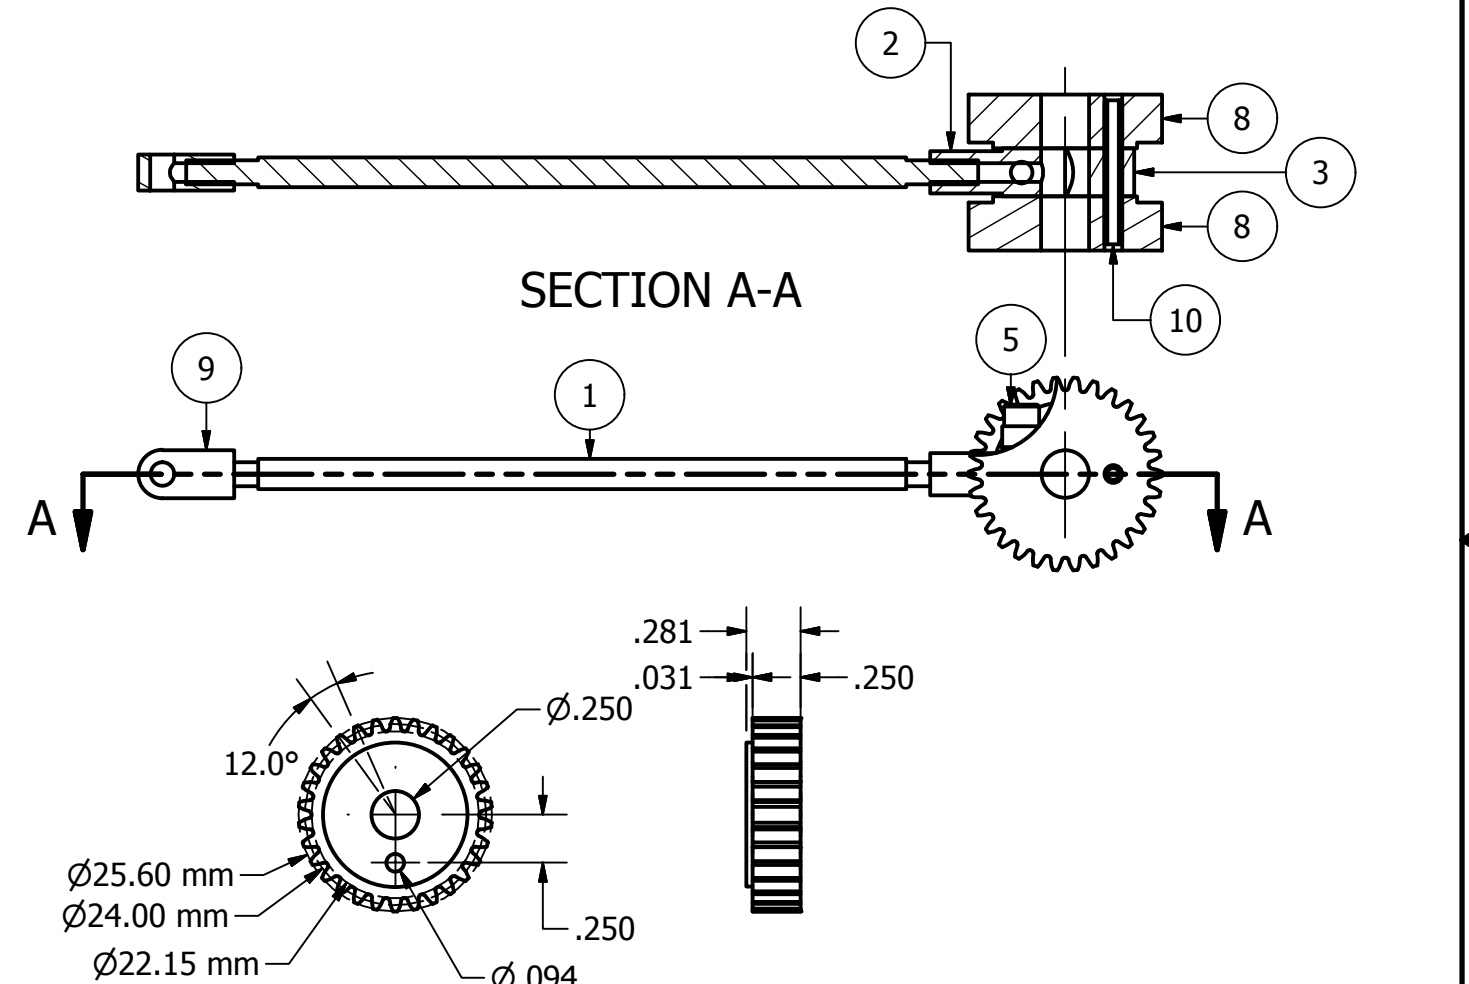

PARTS LIST			
ITEM	QTY	PART NUMBER	DESCRIPTION
2	1	Connecting Rod 02	MATERIAL: BRASS
1	1	Connecting Rod 01	CRS
3	1	Connecting Rod 03	MATERIAL: BRASS
5	1	0408SHCS	
8	2	Gear, Mod .8, 24 Pitch DIameter, 30 Tooth	BRASS
9	1	Connecting Rod 04	BRASS
10	1	Spring Pin - $\phi .094$ x .75 lg	

DRAWN Rob	2/1/2020	Chirico Engine Works	
CHECKED		TITLE	
QA		CONNECTING ROD ASSEMBLY	
MFG		SIZE B	DWG NO Assy - Connecting Rod
APPROVED		SCALE	REV 2
		SHEET 1 OF 1	