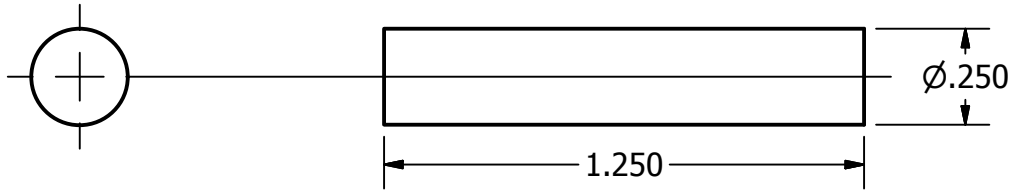

PARTS LIST			
ITEM	QTY	PART NUMBER	DESCRIPTION
1	1	Big End Pin	BRASS

DRAWN Rob	2/1/2020	Chirico Engine Works		
CHECKED				
QA		TITLE		
MFG				
APPROVED				
		SIZE A	DWG NO Big End Pin	REV
		SCALE		SHEET 1 OF 1