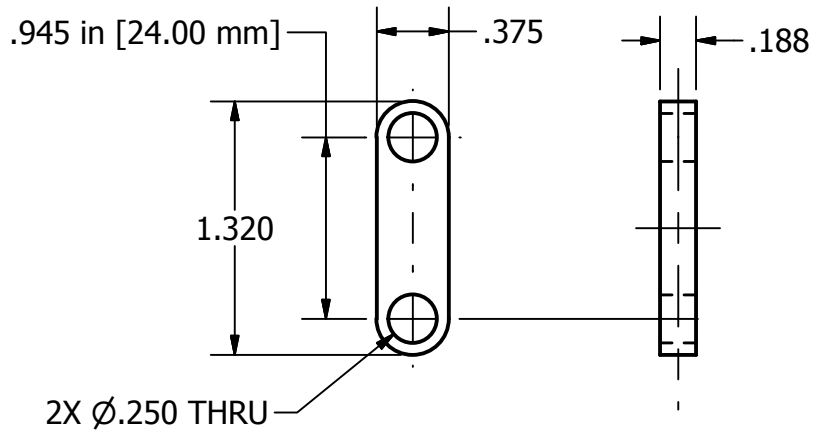

PARTS LIST			
ITEM	QTY	PART NUMBER	DESCRIPTION
1	1	Crank Plate	BRASS

DRAWN Rob	2/1/2020
CHECKED	
QA	
MFG	
APPROVED	

Chirico Engine Works			
TITLE			
SIZE A	DWG NO Crank Plate	REV 2	
SCALE		SHEET 1 OF 1	