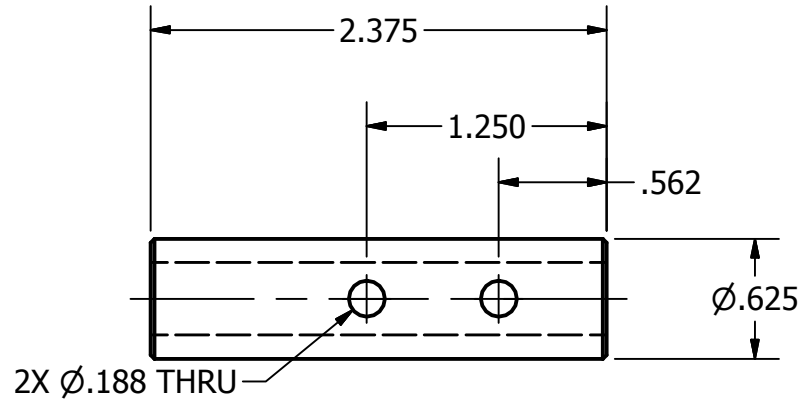

PARTS LIST			
ITEM	QTY	PART NUMBER	DESCRIPTION
1	1	Valve Journal	BRASS

DRAWN Rob	2/1/2020
CHECKED	
QA	
MFG	
APPROVED	

Chirico Engine Works			
TITLE			
SIZE A	DWG NO Valve Journal	REV 2	
SCALE		SHEET 1 OF 1	