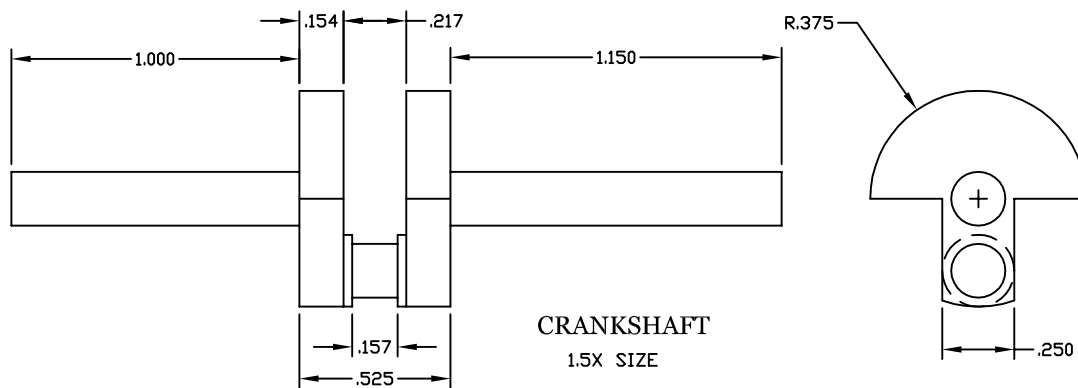

FLYWHEEL
1.5X SIZE
GOVERNOR SIDE ONLY

CONNECTING ROD
2X SIZE
ALUMINUM

CRANKSHAFT
1.5X SIZE

AIR COOLED VERSION
REVISIONS BY GEORGE D BRITNELL
TINY HIT AND MISS