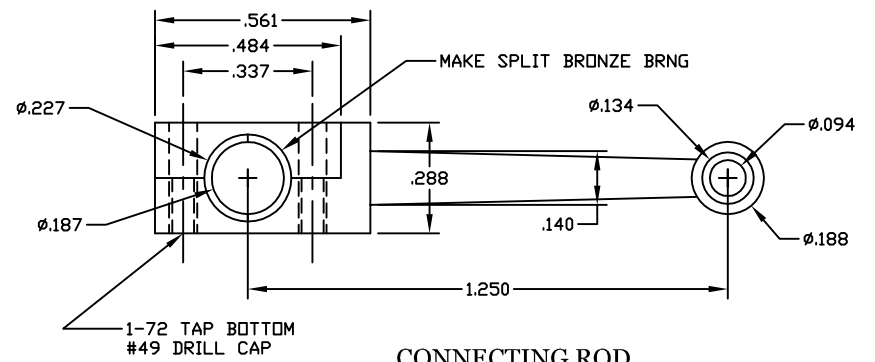

FLYWHEEL
1.5X SIZE
GOVERNOR SIDE ONLY

CONNECTING ROD
2X SIZE
ALUMINUM

CRANKSHAFT
1.5X SIZE

AIR COOLED VERSION
REVISIONS BY GEORGE D BRITNELL
TINY HIT AND MISS