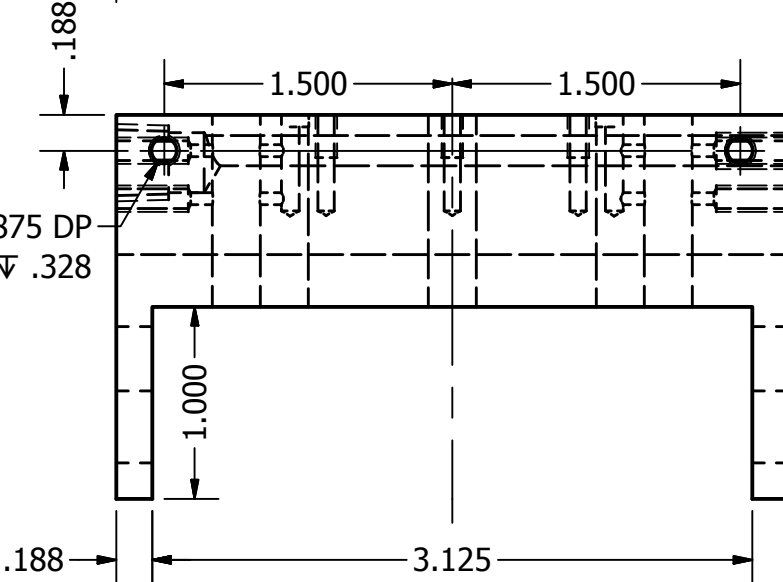

PARTS LIST			
ITEM	QTY	PART NUMBER	DESCRIPTION
1	1	Block	MATERIAL: 6061 AL

DRAWN Rob	11/7/2021	Chirico Engine Works	
CHECKED			
QA		TITLE	
MFG		BLOCK	
APPROVED		SIZE B	DWG NO Block
		SCALE	REV
		SHEET 1 OF 2	

4

3

2

1

SECTION A-A

DETAIL B
4 PLACES

DRAWN Rob	11/7/2021	Chirico Engine Works		
CHECKED		TITLE		
QA		BLOCK		
MFG		SIZE B	DWG NO Block	REV
APPROVED		SCALE	SHEET 2 OF 2	