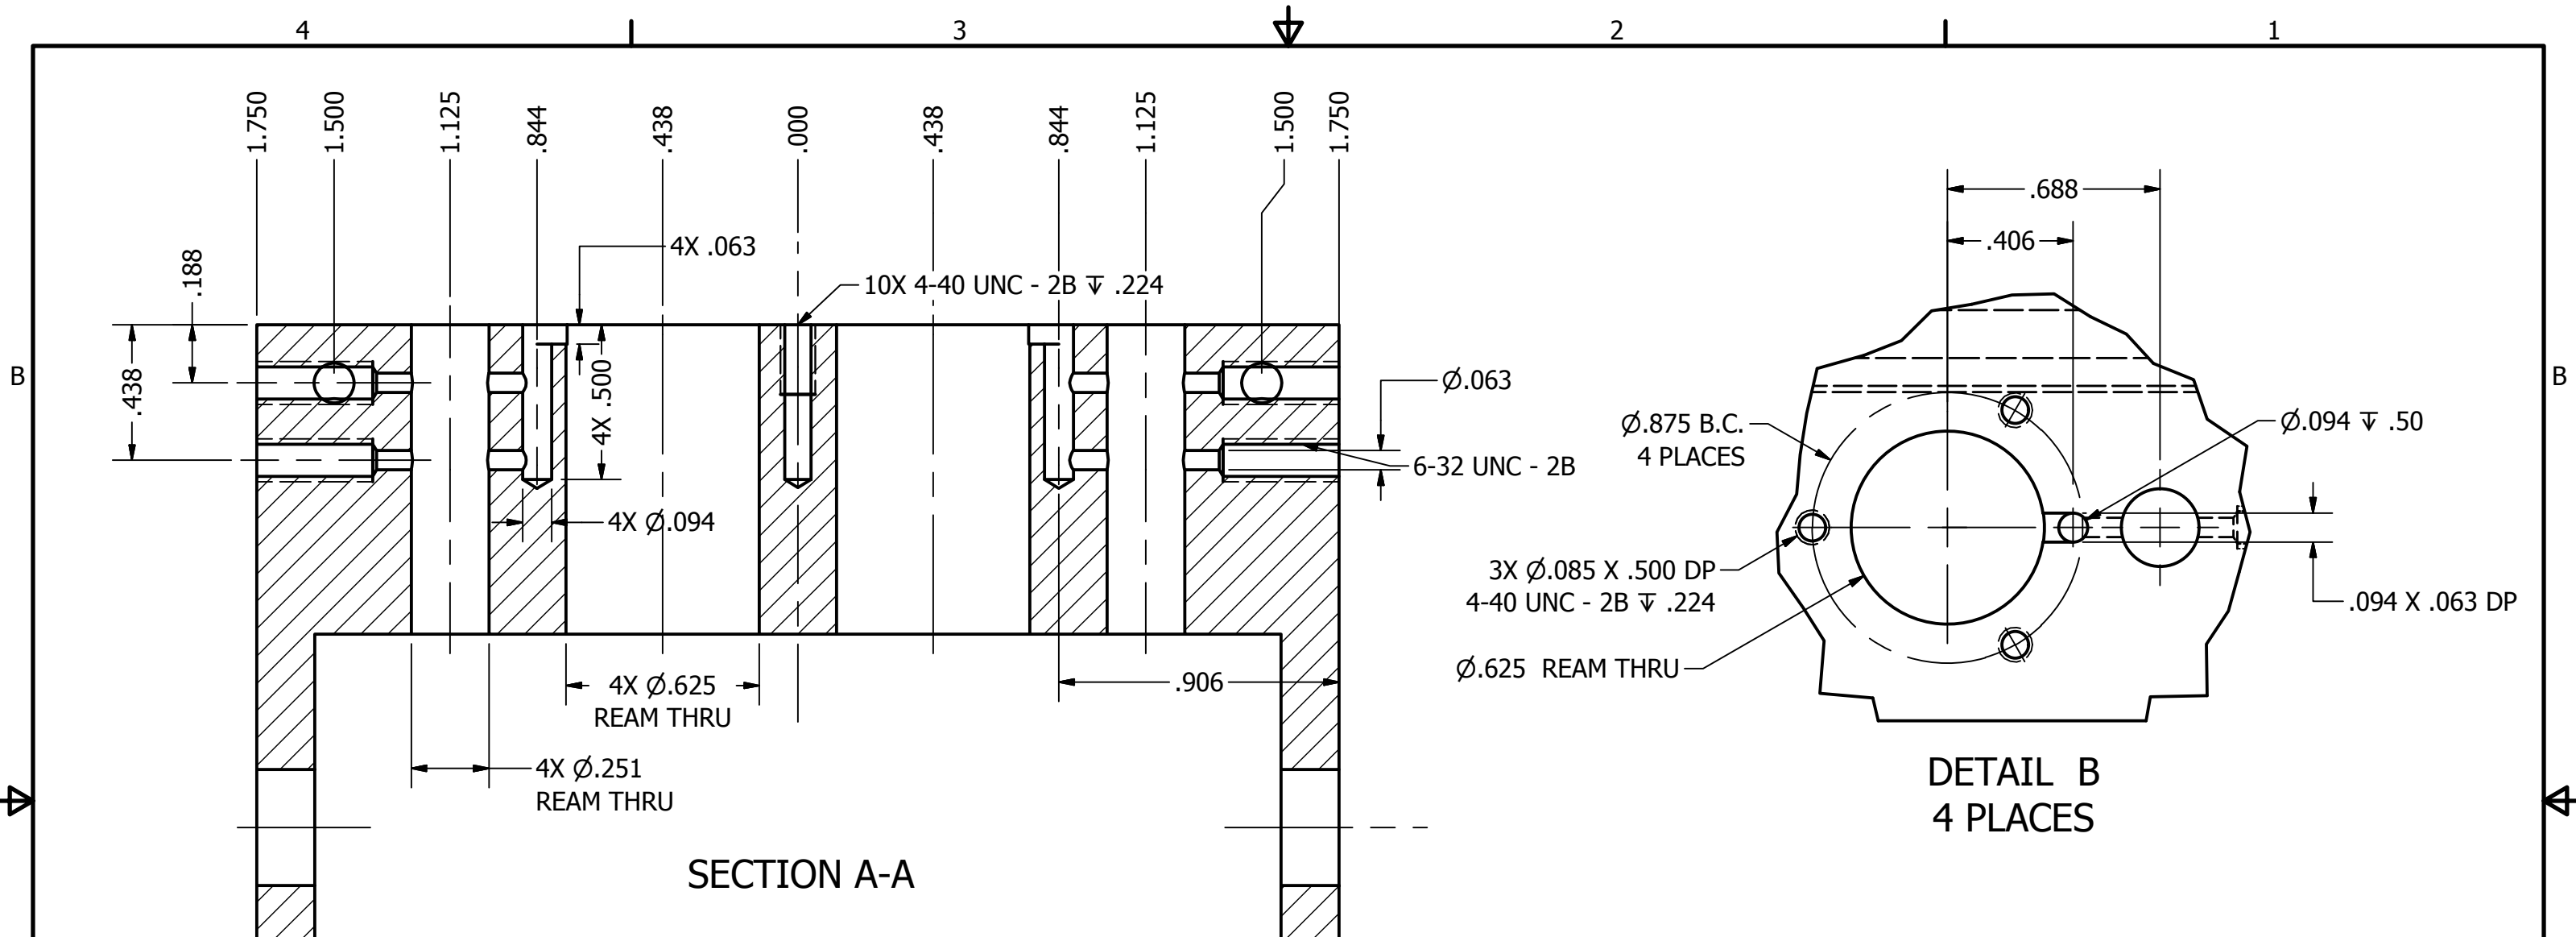

PARTS LIST			
ITEM	QTY	PART NUMBER	DESCRIPTION
1	1	Block	MATERIAL: 6061 AL

DRAWN Rob	11/7/2021	Chirico Engine Works	
CHECKED			
QA		TITLE	
MFG		BLOCK	
APPROVED		SIZE B	DWG NO Block
		SCALE	REV
		SHEET 1 OF 2	

4

3

2

1

SECTION A-A

DETAIL B
4 PLACES

DRAWN Rob	11/7/2021	Chirico Engine Works		
CHECKED		TITLE		
QA		BLOCK		
MFG		SIZE B	DWG NO Block	REV
APPROVED		SCALE	SHEET 2 OF 2	