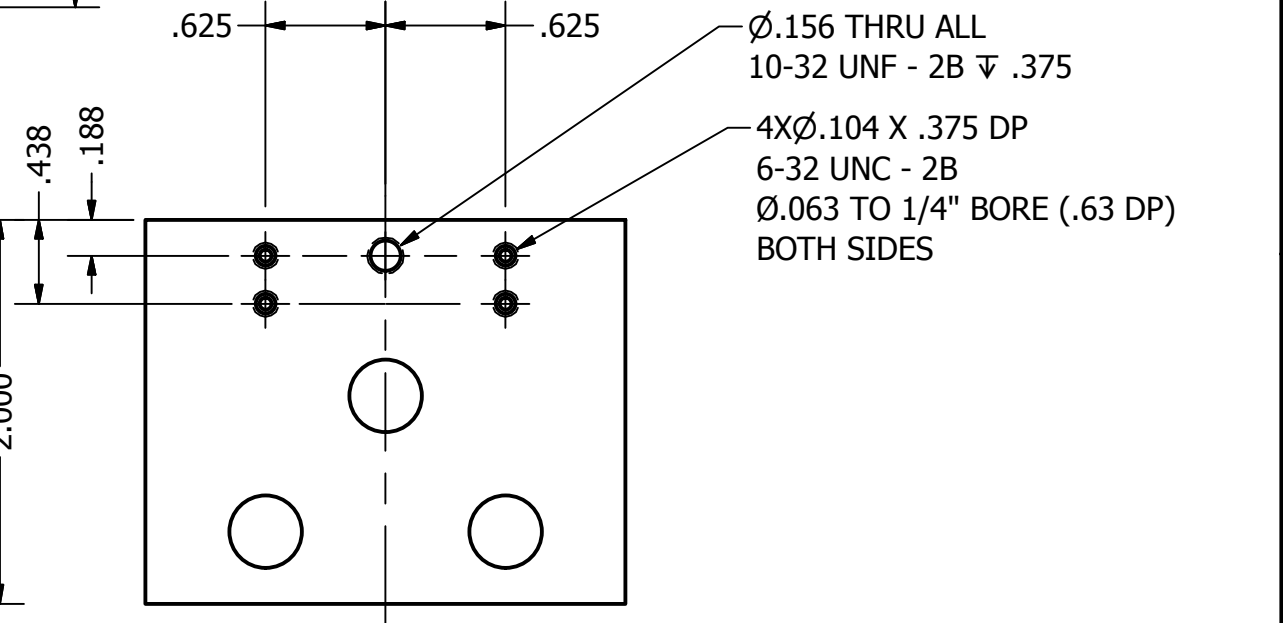

PARTS LIST			
ITEM	QTY	PART NUMBER	DESCRIPTION
1	1	Block	MATERIAL: 6061 AL

DRAWN Rob	11/7/2021	Chirico Engine Works	
CHECKED			
QA		TITLE	
MFG		BLOCK	
APPROVED		SIZE B	DWG NO Block
		SCALE	REV
		SHEET 1 OF 2	

4

3

2

1

SECTION A-A

DETAIL B
4 PLACES

DRAWN Rob	11/7/2021	Chirico Engine Works		
CHECKED		TITLE		
QA		BLOCK		
MFG		SIZE B	DWG NO Block	REV
APPROVED		SCALE	SHEET 2 OF 2	