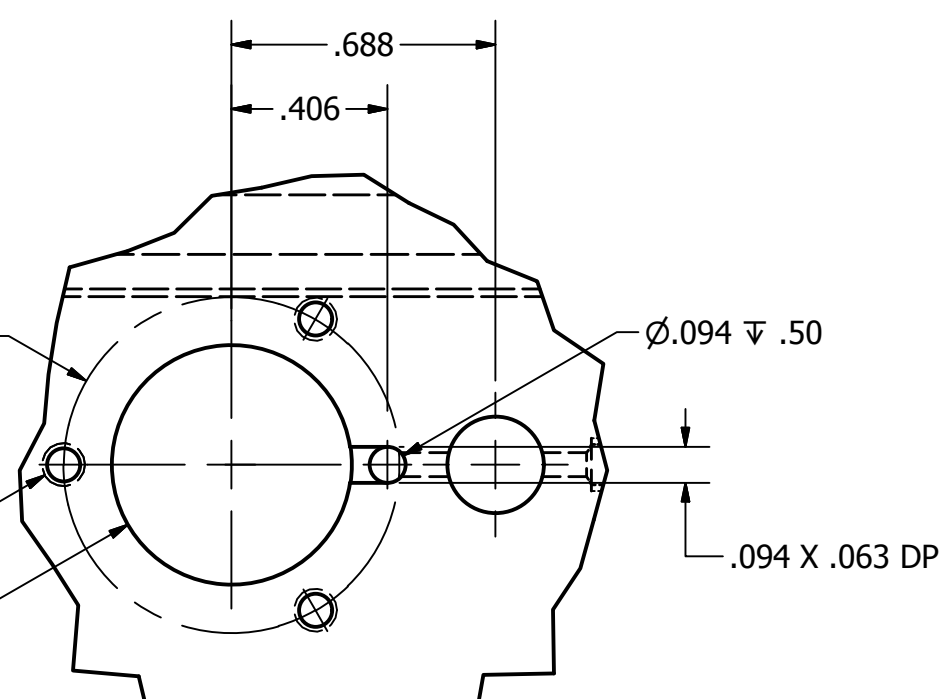

PARTS LIST			
ITEM	QTY	PART NUMBER	DESCRIPTION
1	1	Block	MATERIAL: 6061 AL

DRAWN Rob	11/7/2021	Chirico Engine Works	
CHECKED			
QA		TITLE	
MFG		BLOCK	
APPROVED		SIZE B	DWG NO Block
		SCALE	REV
		SHEET 1 OF 2	

4

3

2

1

SECTION A-A

DETAIL B
4 PLACES

DRAWN Rob	11/7/2021	Chirico Engine Works		
CHECKED		TITLE		
QA		BLOCK		
MFG		SIZE B	DWG NO Block	REV
APPROVED		SCALE	SHEET 2 OF 2	