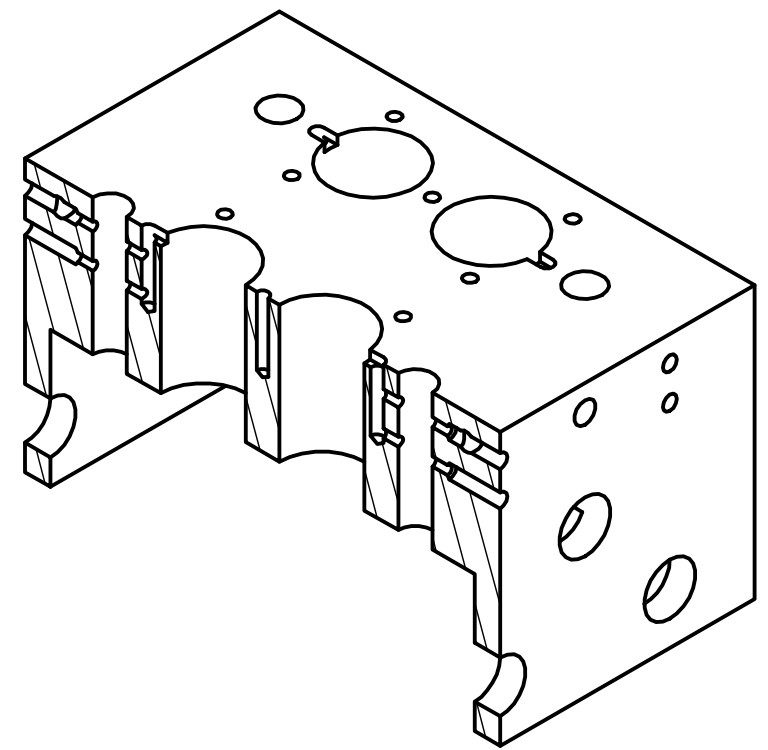

PARTS LIST			
ITEM	QTY	PART NUMBER	DESCRIPTION
1	1	Block	MATERIAL: 6061 AL

DRAWN Rob	11/7/2021	Chirico Engine Works	
CHECKED			
QA		TITLE	
MFG		BLOCK	
APPROVED		SIZE B	DWG NO Block
		SCALE	REV
		SHEET 1 OF 2	

4

3

2

1

SECTION A-A

DETAIL B
4 PLACES

DRAWN Rob	11/7/2021	Chirico Engine Works		
CHECKED		TITLE		
QA		BLOCK		
MFG		SIZE B	DWG NO Block	REV
APPROVED		SCALE	SHEET 2 OF 2	