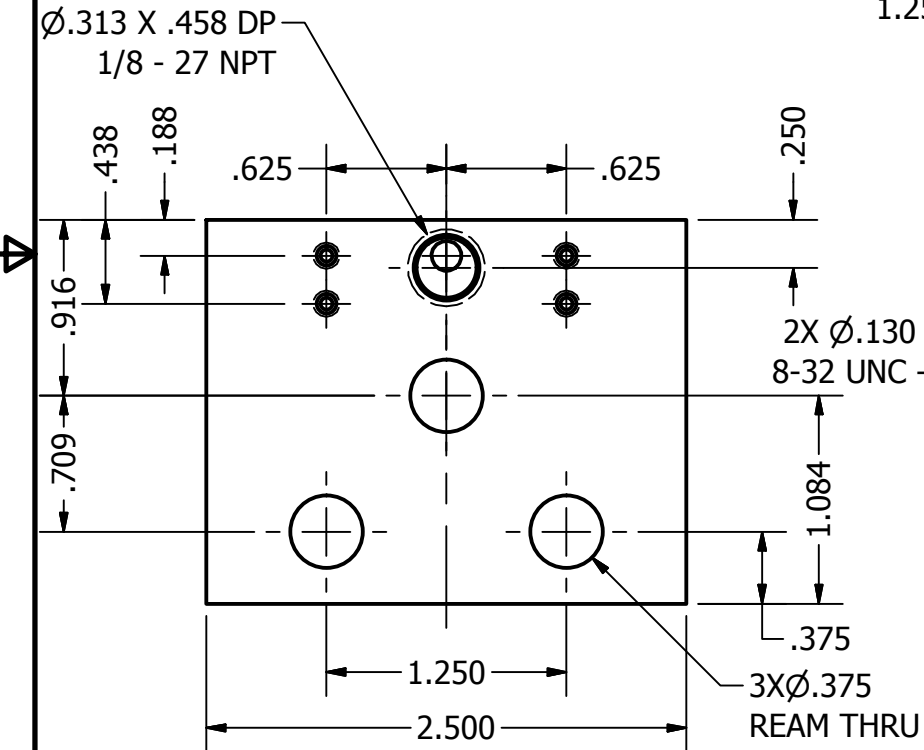

PARTS LIST			
ITEM	QTY	PART NUMBER	DESCRIPTION
1	1	Block	MATERIAL: 6061 AL

DRAWN Rob	11/7/2021	Chirico Engine Works	
CHECKED			
QA		TITLE	
MFG		BLOCK	
APPROVED		SIZE B	DWG NO Block
		SCALE	REV
		SHEET 1 OF 2	

4

3

2

1

SECTION A-A

DETAIL B
4 PLACES

DRAWN Rob	11/7/2021	Chirico Engine Works		
CHECKED		TITLE		
QA		BLOCK		
MFG		SIZE B	DWG NO Block	REV
APPROVED		SCALE	SHEET 2 OF 2	