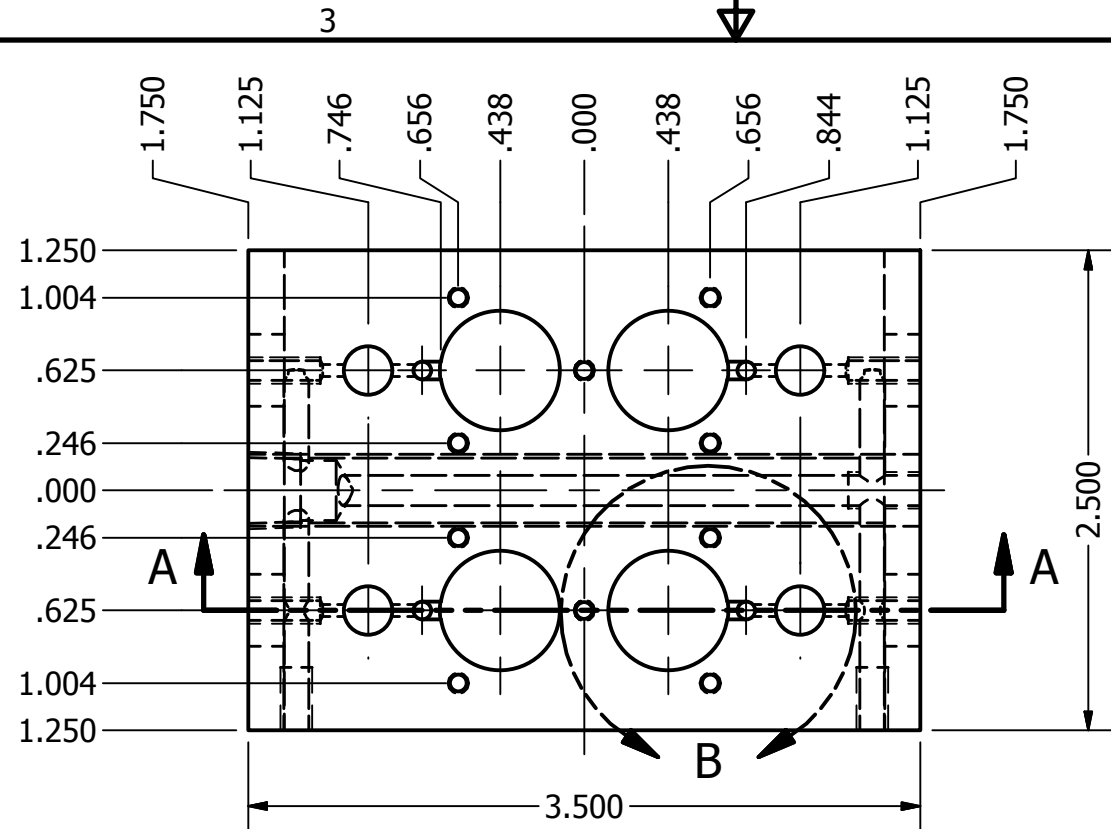

PARTS LIST			
ITEM	QTY	PART NUMBER	DESCRIPTION
1	1	Block	MATERIAL: 6061 AL

DRAWN Rob	11/7/2021	Chirico Engine Works	
CHECKED			
QA		TITLE	
MFG		BLOCK	
APPROVED		SIZE B	DWG NO Block
		SCALE	REV
		SHEET 1 OF 2	

4

3

2

1

SECTION A-A

DETAIL B
4 PLACES

DRAWN Rob	11/7/2021	Chirico Engine Works		
CHECKED		TITLE		
QA		BLOCK		
MFG		SIZE B	DWG NO Block	REV
APPROVED		SCALE	SHEET 2 OF 2	