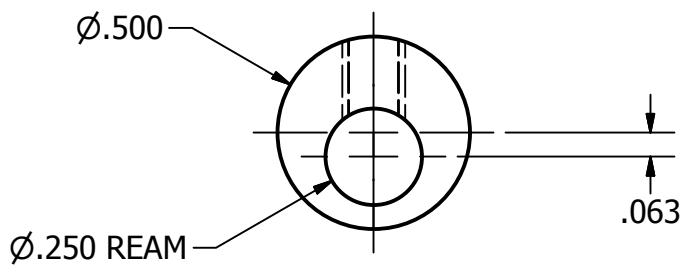

PARTS LIST			
ITEM	QTY	PART NUMBER	DESCRIPTION
1	1	Cam, Valve	MATERIAL: 360 BRASS

DRAWN Rob	11/7/2021
CHECKED	
QA	
MFG	
APPROVED	

Chirico Engine Works			
TITLE			
SIZE A	DWG NO Cam, Valve		REV
SCALE		SHEET 1 OF 1	