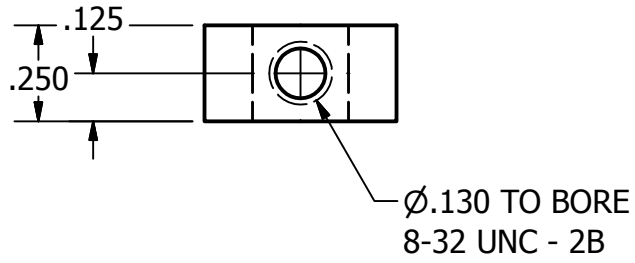

PARTS LIST			
ITEM	QTY	PART NUMBER	DESCRIPTION
1	1	Cam, Valve	MATERIAL: 360 BRASS

DRAWN Rob	11/7/2021
CHECKED	
QA	
MFG	
APPROVED	

Chirico Engine Works			
TITLE			
SIZE A	DWG NO Cam, Valve		REV
SCALE		SHEET 1 OF 1	