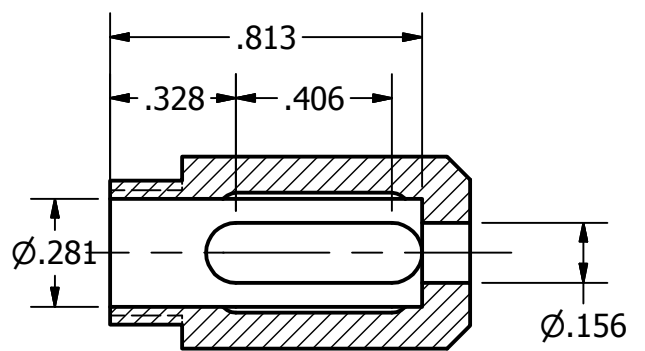

PARTS LIST			
ITEM	QTY	PART NUMBER	DESCRIPTION
1	1	Valve Cage	MATERIAL: AL OR BRASS

SECTION A-A

DRAWN Rob	11/7/2021	Chirico Engine Works	
CHECKED		TITLE	
QA		VALVE CAGE	
MFG		SIZE A	DWG NO Valve Cage
APPROVED		SCALE	REV
			SHEET 1 OF 1