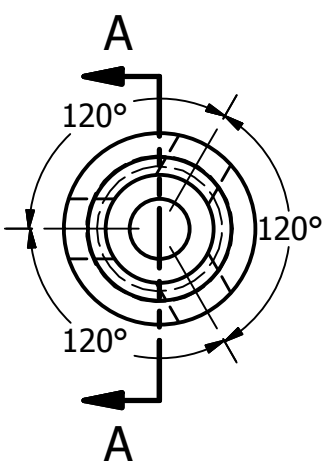

PARTS LIST			
ITEM	QTY	PART NUMBER	DESCRIPTION
1	1	Valve Cage	MATERIAL: AL OR BRASS

SECTION A-A

DRAWN Rob	11/7/2021	Chirico Engine Works	
CHECKED		TITLE	
QA		VALVE CAGE	
MFG		SIZE A	DWG NO Valve Cage
APPROVED		SCALE	REV
			SHEET 1 OF 1