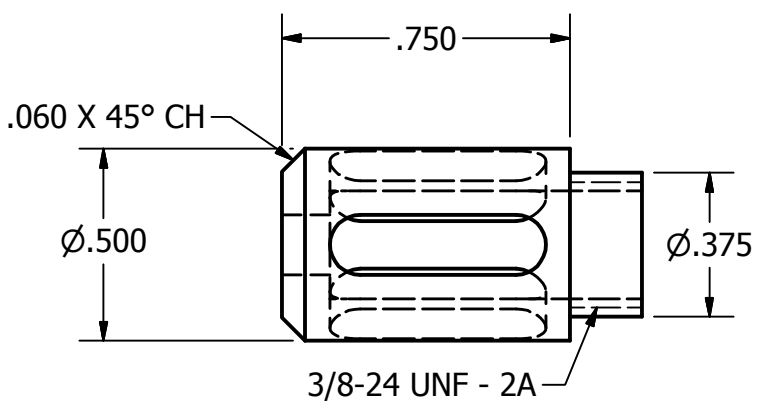

PARTS LIST			
ITEM	QTY	PART NUMBER	DESCRIPTION
1	1	Valve Cage	MATERIAL: AL OR BRASS

SECTION A-A

DRAWN Rob	11/7/2021	Chirico Engine Works	
CHECKED		TITLE	
QA		VALVE CAGE	
MFG		SIZE A	DWG NO Valve Cage
APPROVED		SCALE	REV
			SHEET 1 OF 1