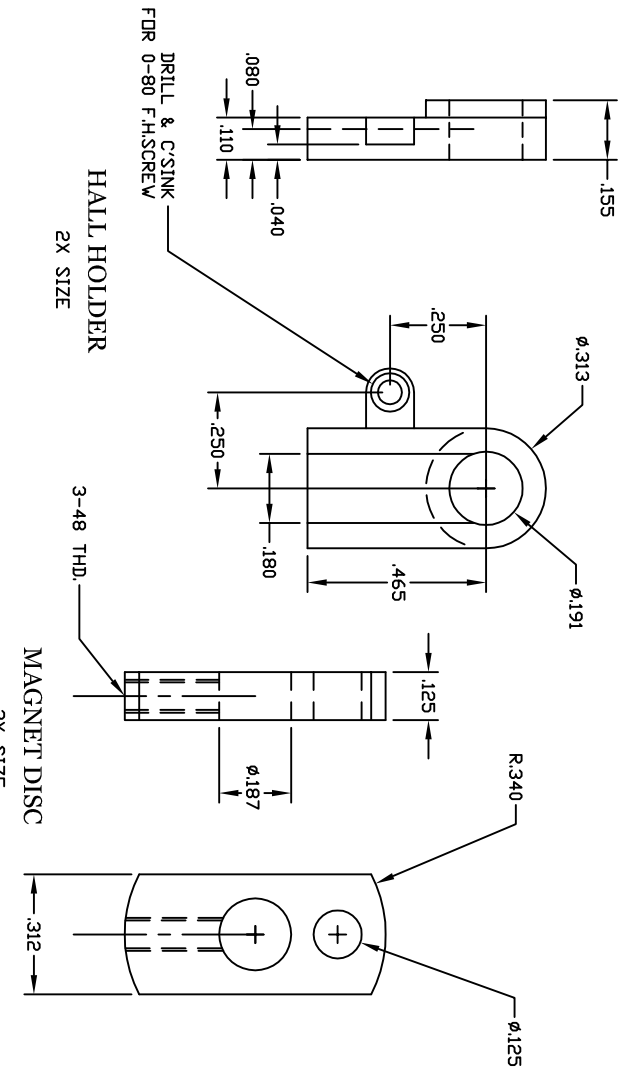

FLYWHEEL
1.5X SIZE
GOVERNOR SIDE ONLY

HALL HOLDER
2X SIZE

MAGNET DISC
2X SIZE

CRANKSHAFT
1.5X SIZE

CONNECTING ROD
2X SIZE
ALUMINUM

AIR COOLED VERSION
REVISIONS BY GEORGE D BRITNELL
TINY HIT AND MISS