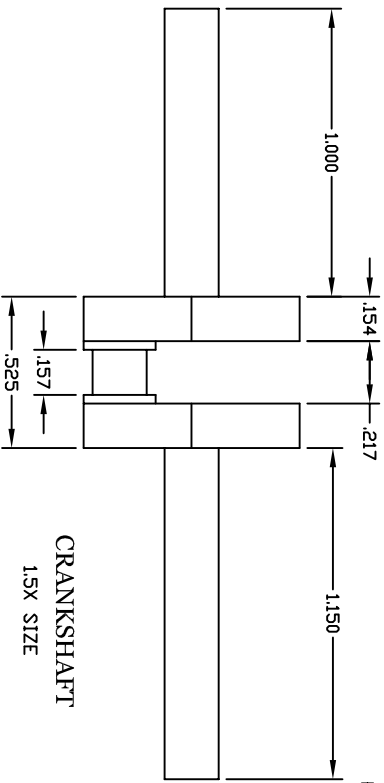

FLYWHEEL
1.5X SIZE
GOVERNOR SIDE ONLY

HALL HOLDER
2X SIZE

MAGNET DISC
2X SIZE

CRANKSHAFT
1.5X SIZE

CONNECTING ROD
2X SIZE
ALUMINUM

AIR COOLED VERSION
REVISIONS BY GEORGE D BRITNELL
TINY HIT AND MISS