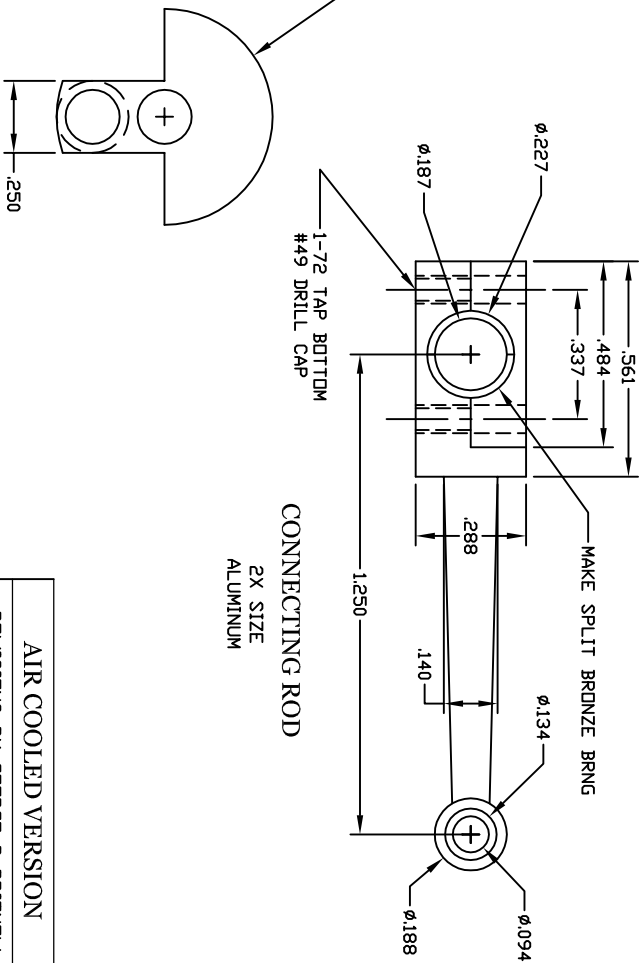

FLYWHEEL
1.5X SIZE
GOVERNOR SIDE ONLY

HALL HOLDER
2X SIZE

MAGNET DISC
2X SIZE

CRANKSHAFT
1.5X SIZE

CONNECTING ROD
2X SIZE
ALUMINUM

AIR COOLED VERSION
REVISIONS BY GEORGE D BRITNELL
TINY HIT AND MISS