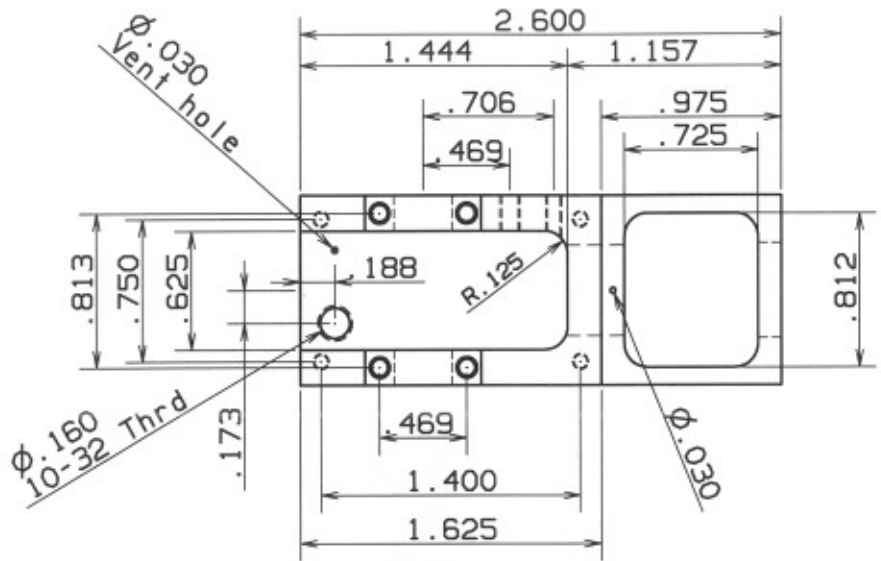

Aluminum  
 All threads 2-56 unless  
 otherwise noted.

Lakeshore  
 Machine & Repair  
 9577 Paradise Beach Rd.  
 Greiner, WI. 53401

This print is not for sale. It may be distributed freely for any noncommercial use.	DRAWN	A Tougas	DATE	02/20/2010	DRG NAME	Frame
	CHECKED				SIZE DRG NO.	REV B
	DESIGN				SCALE	None