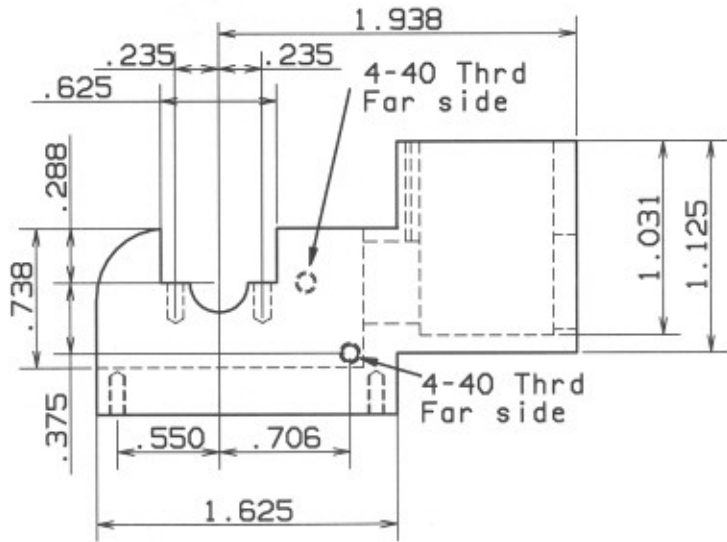

Aluminum  
 All threads 2-56 unless  
 otherwise noted.

Lakeshore  
 Machine & Repair  
 9577 Paradise Beach Rd.  
 Greiner, WI. 53401

This print is not for sale. It may be distributed freely for any noncommercial use.	DRAWN	A Tougas	DATE	02/20/2010	DRG NAME	Frame
	CHECKED				SIZE DRG NO.	REV B
	DESIGN				SCALE	None