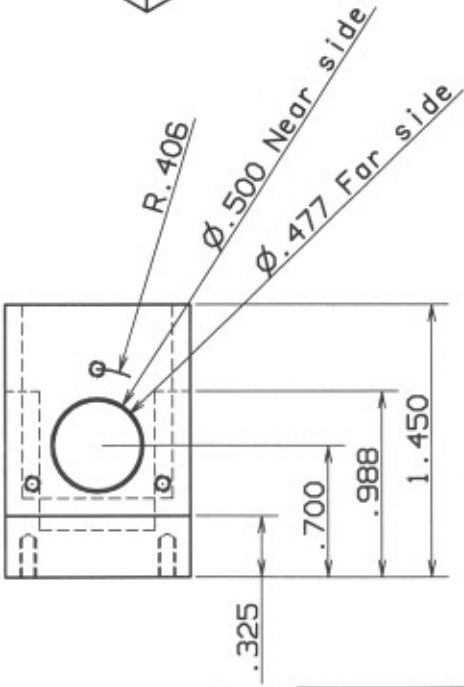

Aluminum  
 All threads 2-56 unless  
 otherwise noted.

Lakeshore  
 Machine & Repair  
 9577 Paradise Beach Rd.  
 Greiner, WI. 53401

This print is not for sale. It may be distributed freely for any noncommercial use.	DRAWN	A Tougas	DATE	02/20/2010	DRG NAME	Frame
	CHECKED				SIZE DRG NO.	REV B
	DESIGN				SCALE	None