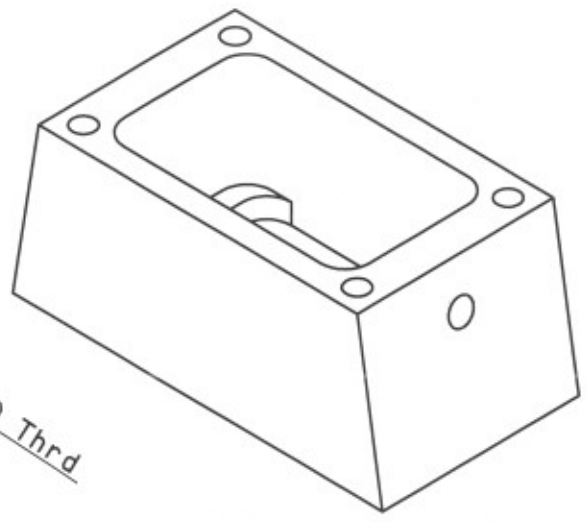

Bond 1/16 O.D. brass tube with JB weld

Aluminum

Lakeshore
Machine & Repair
8577 Paradise Beach Rd.
Orlando, Fla. 32841

This print is not for sale. It may be distributed freely for any noncommercial use.	OWNER	A Tougas	DATE	02/20/2010	DWG NAME	Gas Tank
	CHECKED		SIZE	DWG NO.	REV	B
	DESIGN		SCALE	None	SHEET	2 OF