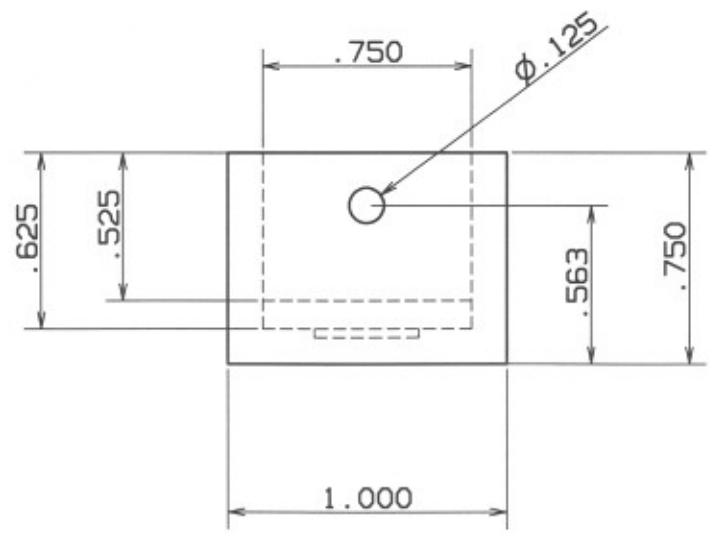

Bond 1/16 O.D. brass tube with JB weld

Aluminum

Lakeshore
Machine & Repair
8577 Paradise Beach Rd.
Orlando, Fla. 32841

This print is not for sale. It may be distributed freely for any noncommercial use.	OWNER	A Tougas	DATE	02/20/2010	DWG NAME	Gas Tank
	CHECKED		SIZE	DWG NO.	REV	B
	DESIGN		SCALE	None	SHEET	2 OF