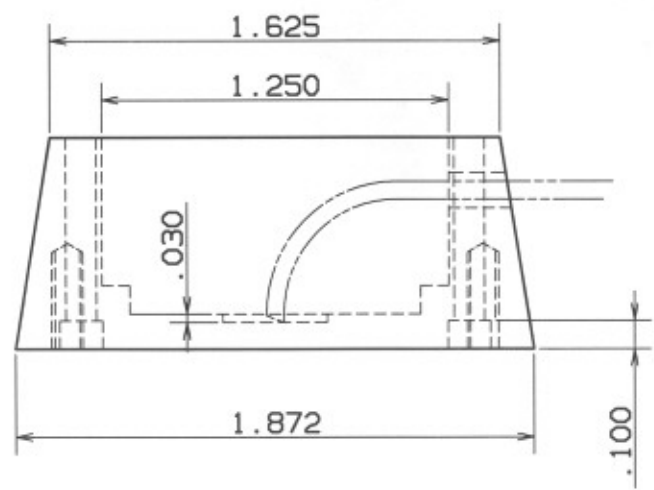

Bond 1/16 O.D. brass tube with JB weld

Aluminum

Lakeshore
Machine & Repair
8577 Paradise Beach Rd.
Orlando, Fla. 32841

This print is not for sale. It may be distributed freely for any noncommercial use.	OWNER	A Tougas	DATE	02/20/2010	DWG NAME	Gas Tank
	CHECKED		SIZE	DWG NO.	REV	B
	DESIGN		SCALE	None	SHEET	2 OF