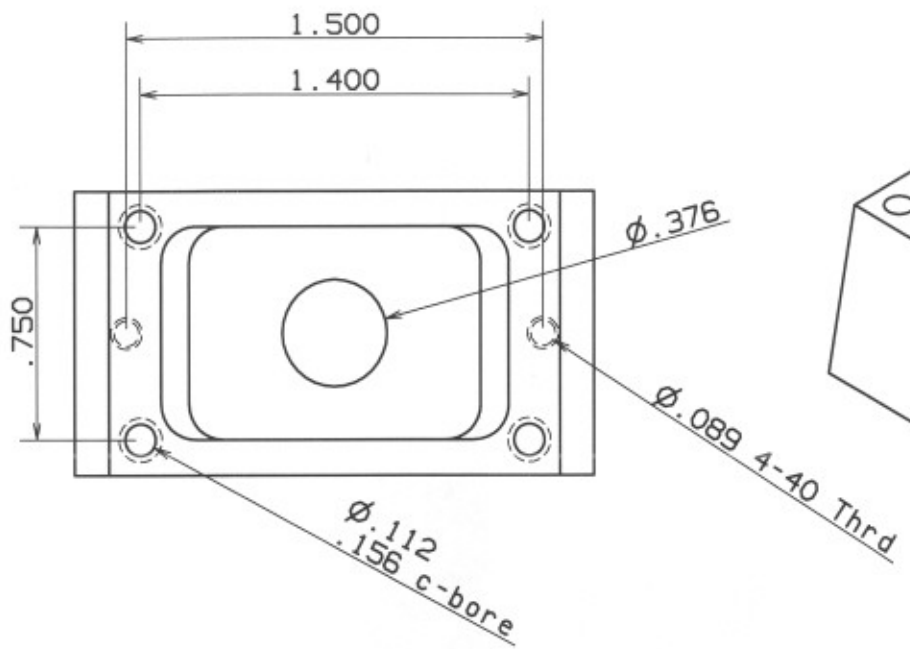

Bond 1/16 O.D. brass tube with JB weld

Aluminum

Lakeshore
Machine & Repair
8577 Paradise Beach Rd.
Orlando, Fla. 32841

This print is not for sale. It may be distributed freely for any noncommercial use.	OWNER	A Tougas	DATE	02/20/2010	DWG NAME	Gas Tank
	CHECKED		SIZE	DWG NO.	REV	B
	DESIGN		SCALE	None	SHEET	2 OF