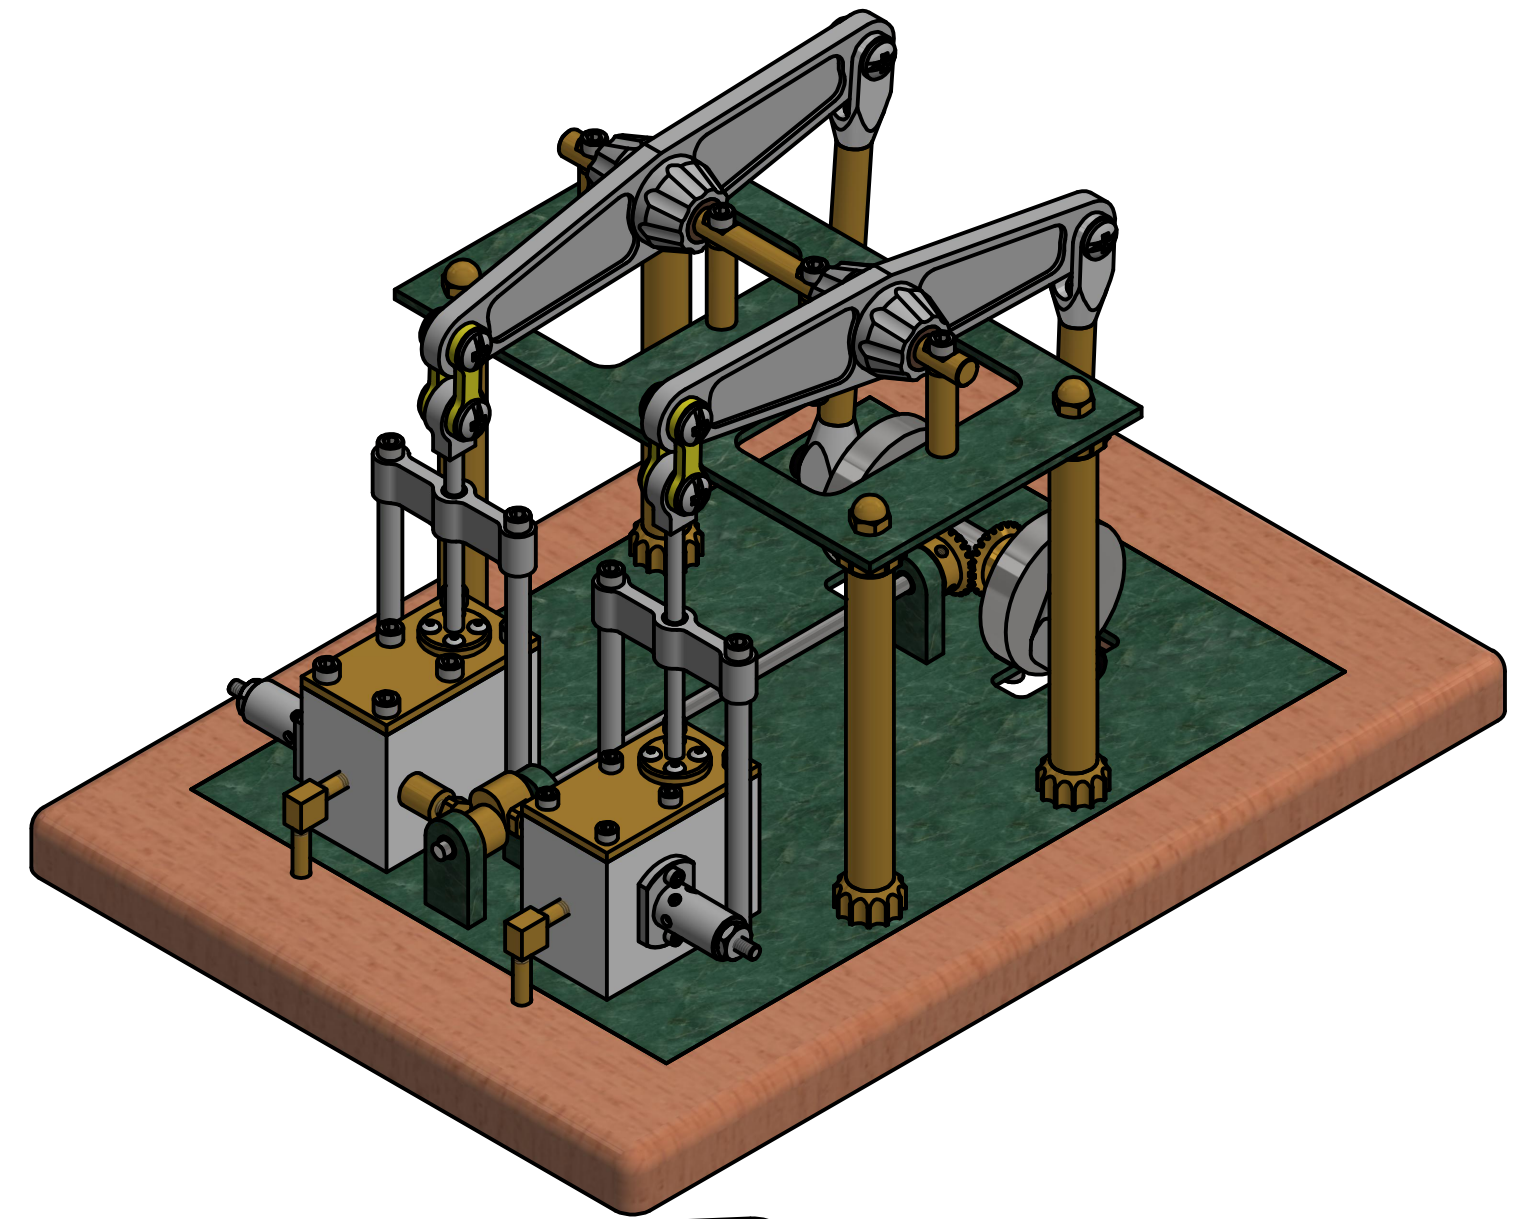

PARTS LIST			
ITEM	QTY	PART NUMBER	DESCRIPTION
1	1	Assembly - Dancers Engine	
2	1	Wooden Base	Material: Finished Wood at Builder's Descretion
3	4	1000WFS	
4	4	1100NHS	10-32 HEX NUT
5	2	Supply Fitting 01	
6	4	Supply Fitting 03	
7	2	Supply Fitting 02	

DRAWN	8/7/2022	Chirico Engine Works		
CHECKED		TITLE		
QA		SIZE	DWG NO	REV
MFG		C	Assembly - Dancers Engine on Base	
APPROVED		SCALE	SHEET 1 OF 1	