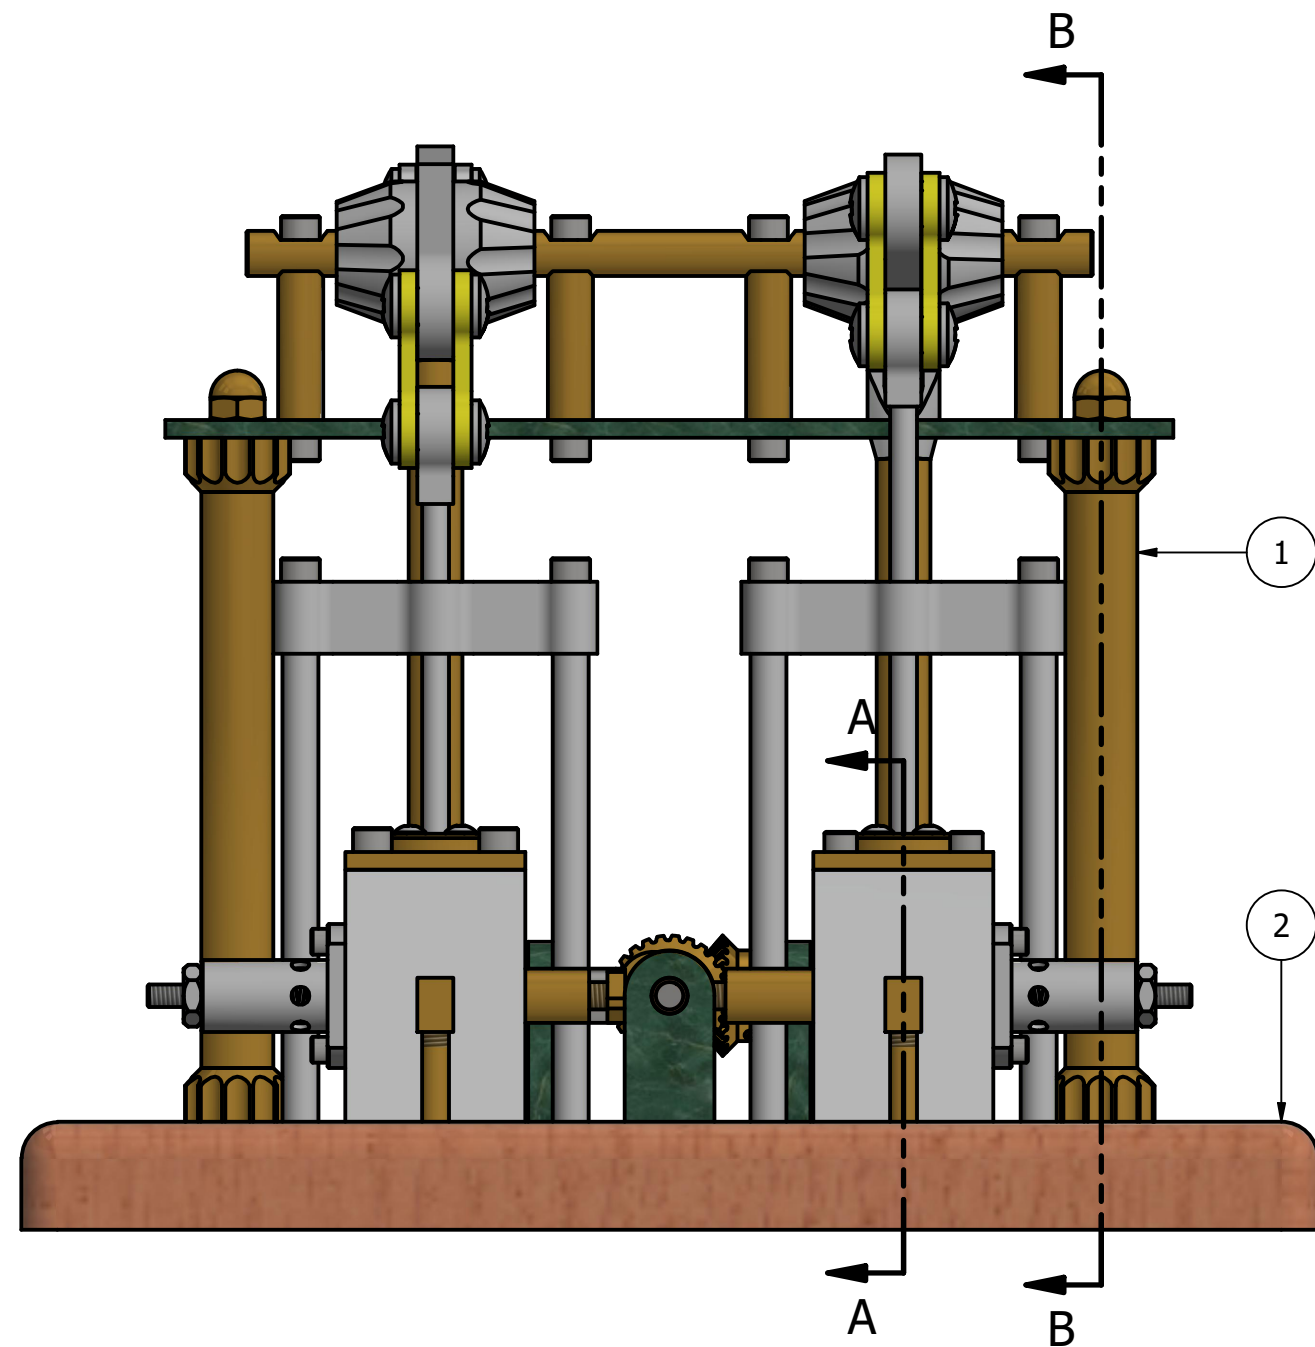

PARTS LIST			
ITEM	QTY	PART NUMBER	DESCRIPTION
1	1	Assembly - Dancers Engine	
2	1	Wooden Base	Material: Finished Wood at Builder's Descretion
3	4	1000WFS	
4	4	1100NHS	10-32 HEX NUT
5	2	Supply Fitting 01	
6	4	Supply Fitting 03	
7	2	Supply Fitting 02	

DRAWN	8/7/2022	Chirico Engine Works		
CHECKED		TITLE		
QA		SIZE	DWG NO	REV
MFG		C	Assembly - Dancers Engine on Base	
APPROVED		SCALE	SHEET 1 OF 1	