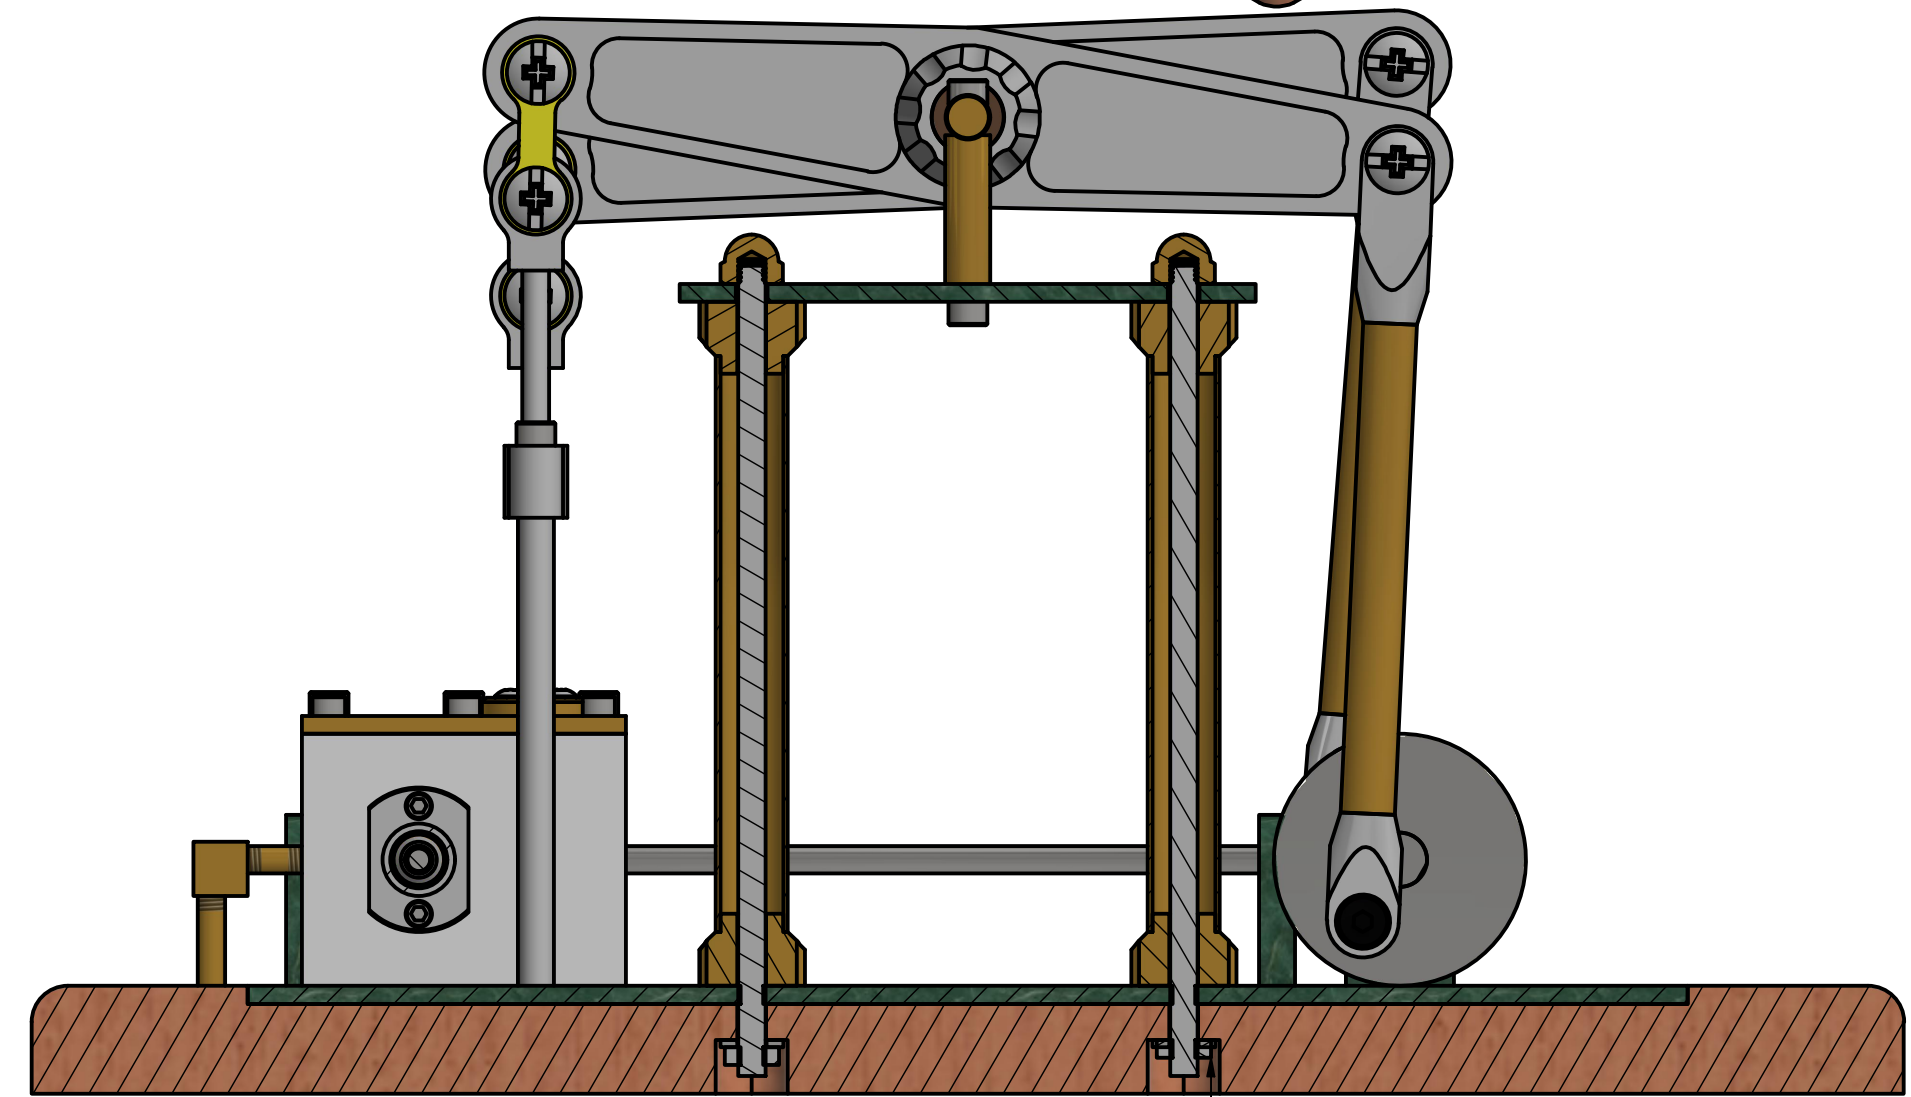

PARTS LIST			
ITEM	QTY	PART NUMBER	DESCRIPTION
1	1	Assembly - Dancers Engine	
2	1	Wooden Base	Material: Finished Wood at Builder's Descretion
3	4	1000WFS	
4	4	1100NHS	10-32 HEX NUT
5	2	Supply Fitting 01	
6	4	Supply Fitting 03	
7	2	Supply Fitting 02	

DRAWN	8/7/2022	Chirico Engine Works		
CHECKED		TITLE		
QA		SIZE	DWG NO	REV
MFG		C	Assembly - Dancers Engine on Base	
APPROVED		SCALE	SHEET 1 OF 1	