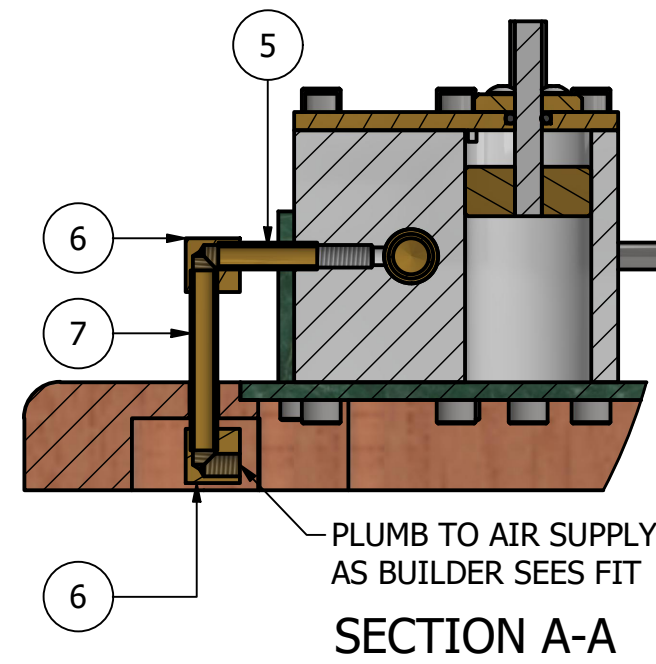

PARTS LIST			
ITEM	QTY	PART NUMBER	DESCRIPTION
1	1	Assembly - Dancers Engine	
2	1	Wooden Base	Material: Finished Wood at Builder's Descretion
3	4	1000WFS	
4	4	1100NHS	10-32 HEX NUT
5	2	Supply Fitting 01	
6	4	Supply Fitting 03	
7	2	Supply Fitting 02	