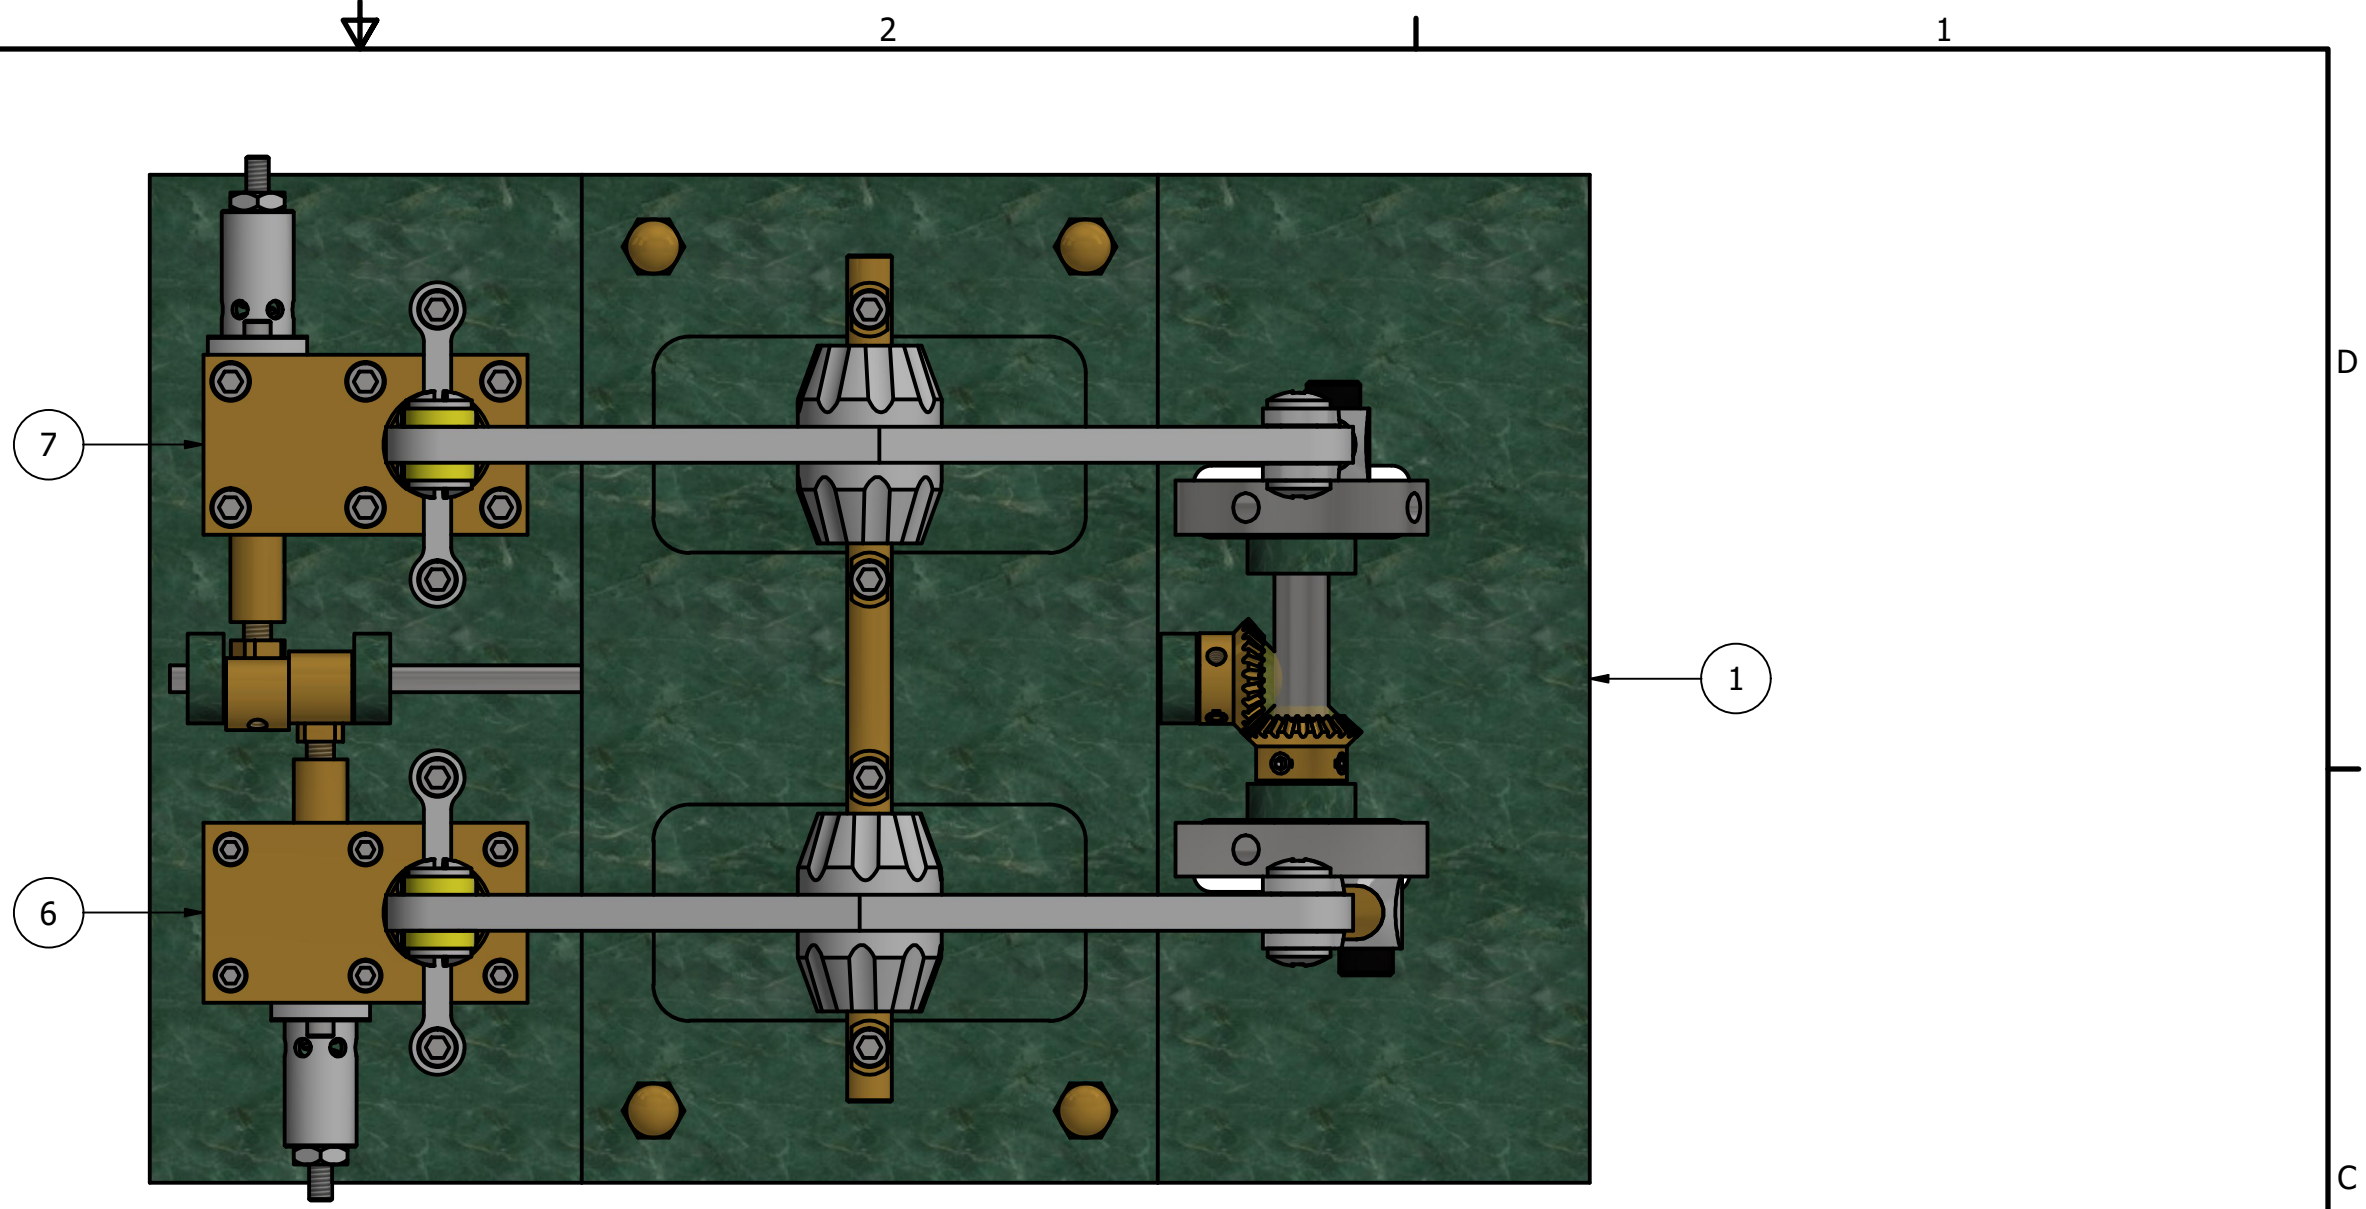

PARTS LIST			
ITEM	QTY	PART NUMBER	DESCRIPTION
1	1	Assy - Base	
2	1	Assy - Upper Plate	
3	4	Assy - Stand	
4	4	1100NAB	
6	1	Assy - Cylinder 01	
7	1	Assy - Cylinder 02	
9	2	Assy - Piston	
10	2	Assy - Crank Connecting Rod	
11	2	Assy - Piston Rod Link	
12	2	Assy - Cross Slide	
13	16	0806SHCS	#8-32 X 1/2" LG SHCS

DRAWN Rob	8/7/2022	Chirico Engine Works		
CHECKED		TITLE		
QA		Dancer's Steams Engine		
MFG		SIZE C	DWG NO Assembly - Dancers Engine	REV
APPROVED		SCALE	SHEET 1 OF 1	