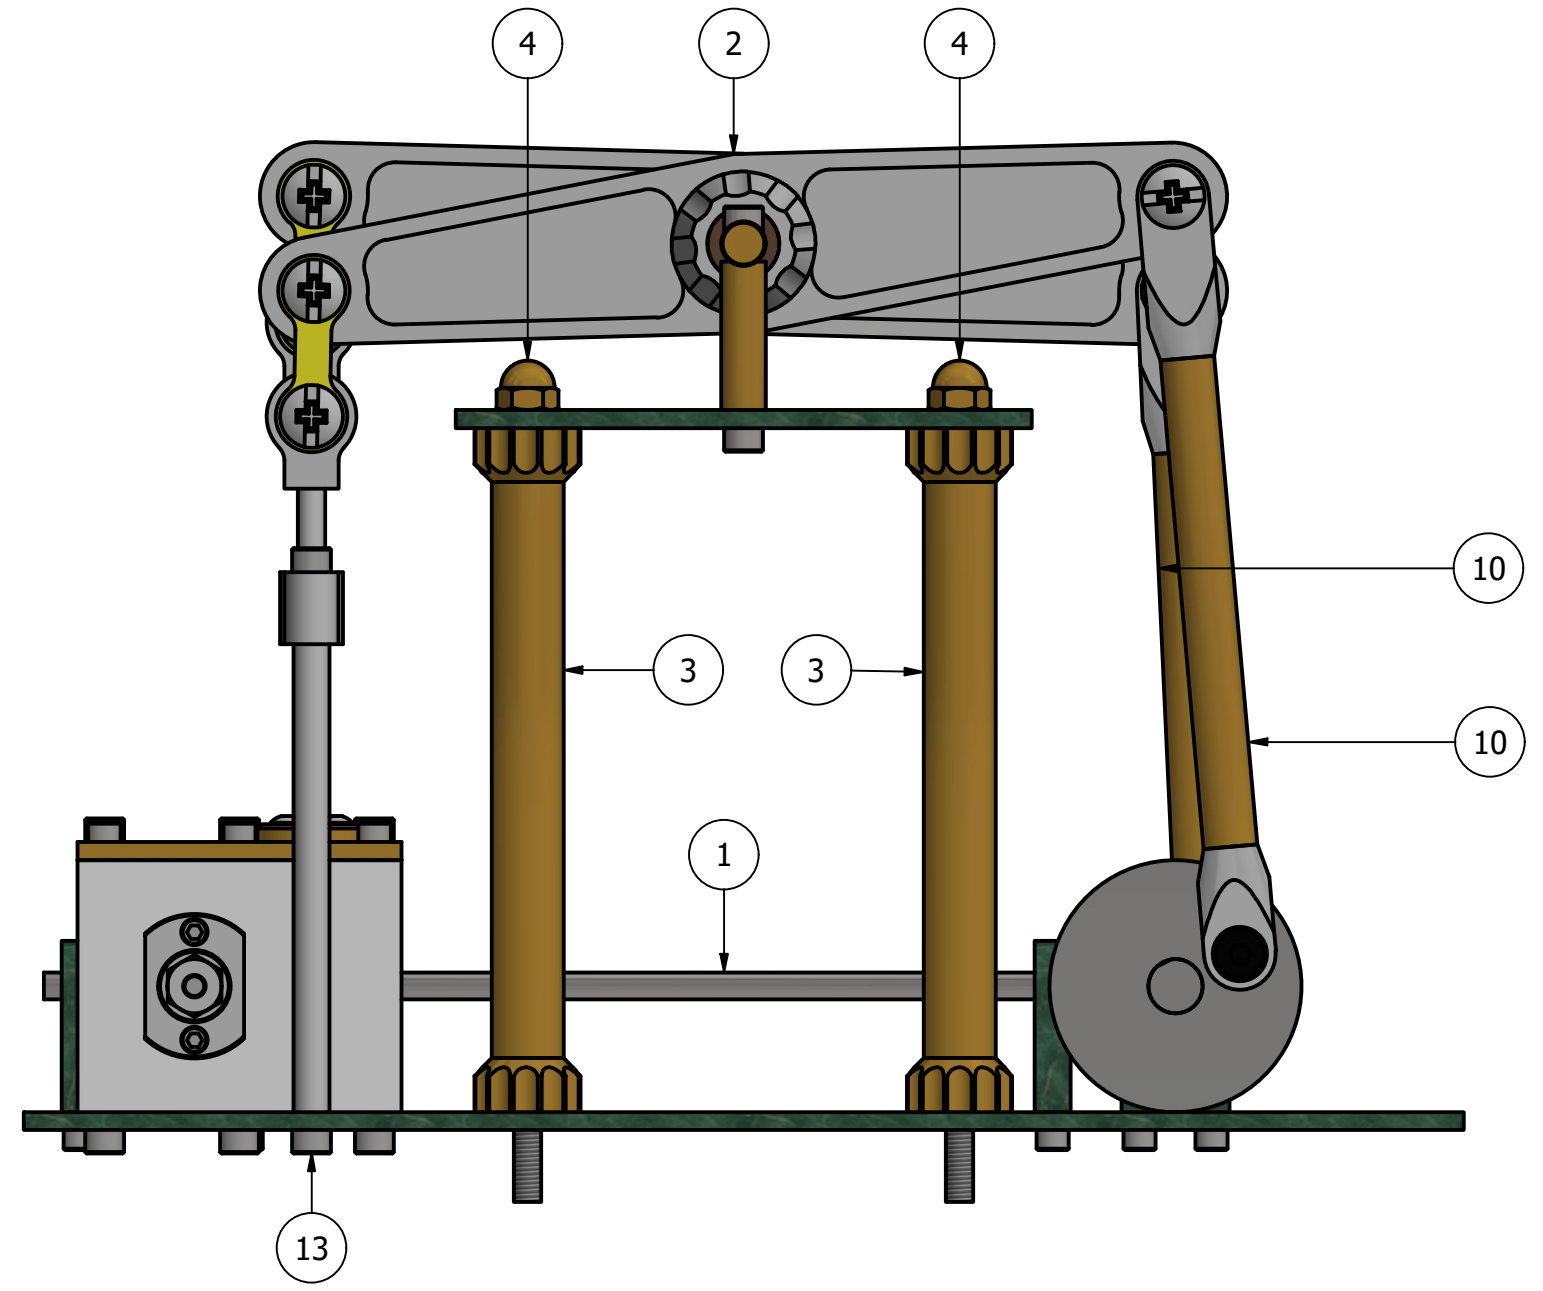

PARTS LIST			
ITEM	QTY	PART NUMBER	DESCRIPTION
1	1	Assy - Base	
2	1	Assy - Upper Plate	
3	4	Assy - Stand	
4	4	1100NAB	
6	1	Assy - Cylinder 01	
7	1	Assy - Cylinder 02	
9	2	Assy - Piston	
10	2	Assy - Crank Connecting Rod	
11	2	Assy - Piston Rod Link	
12	2	Assy - Cross Slide	
13	16	0806SHCS	#8-32 X 1/2" LG SHCS

DRAWN Rob	8/7/2022	Chirico Engine Works		
CHECKED		TITLE		
QA		Dancer's Steams Engine		
MFG		SIZE C	DWG NO Assembly - Dancers Engine	REV
APPROVED		SCALE	SHEET 1 OF 1	