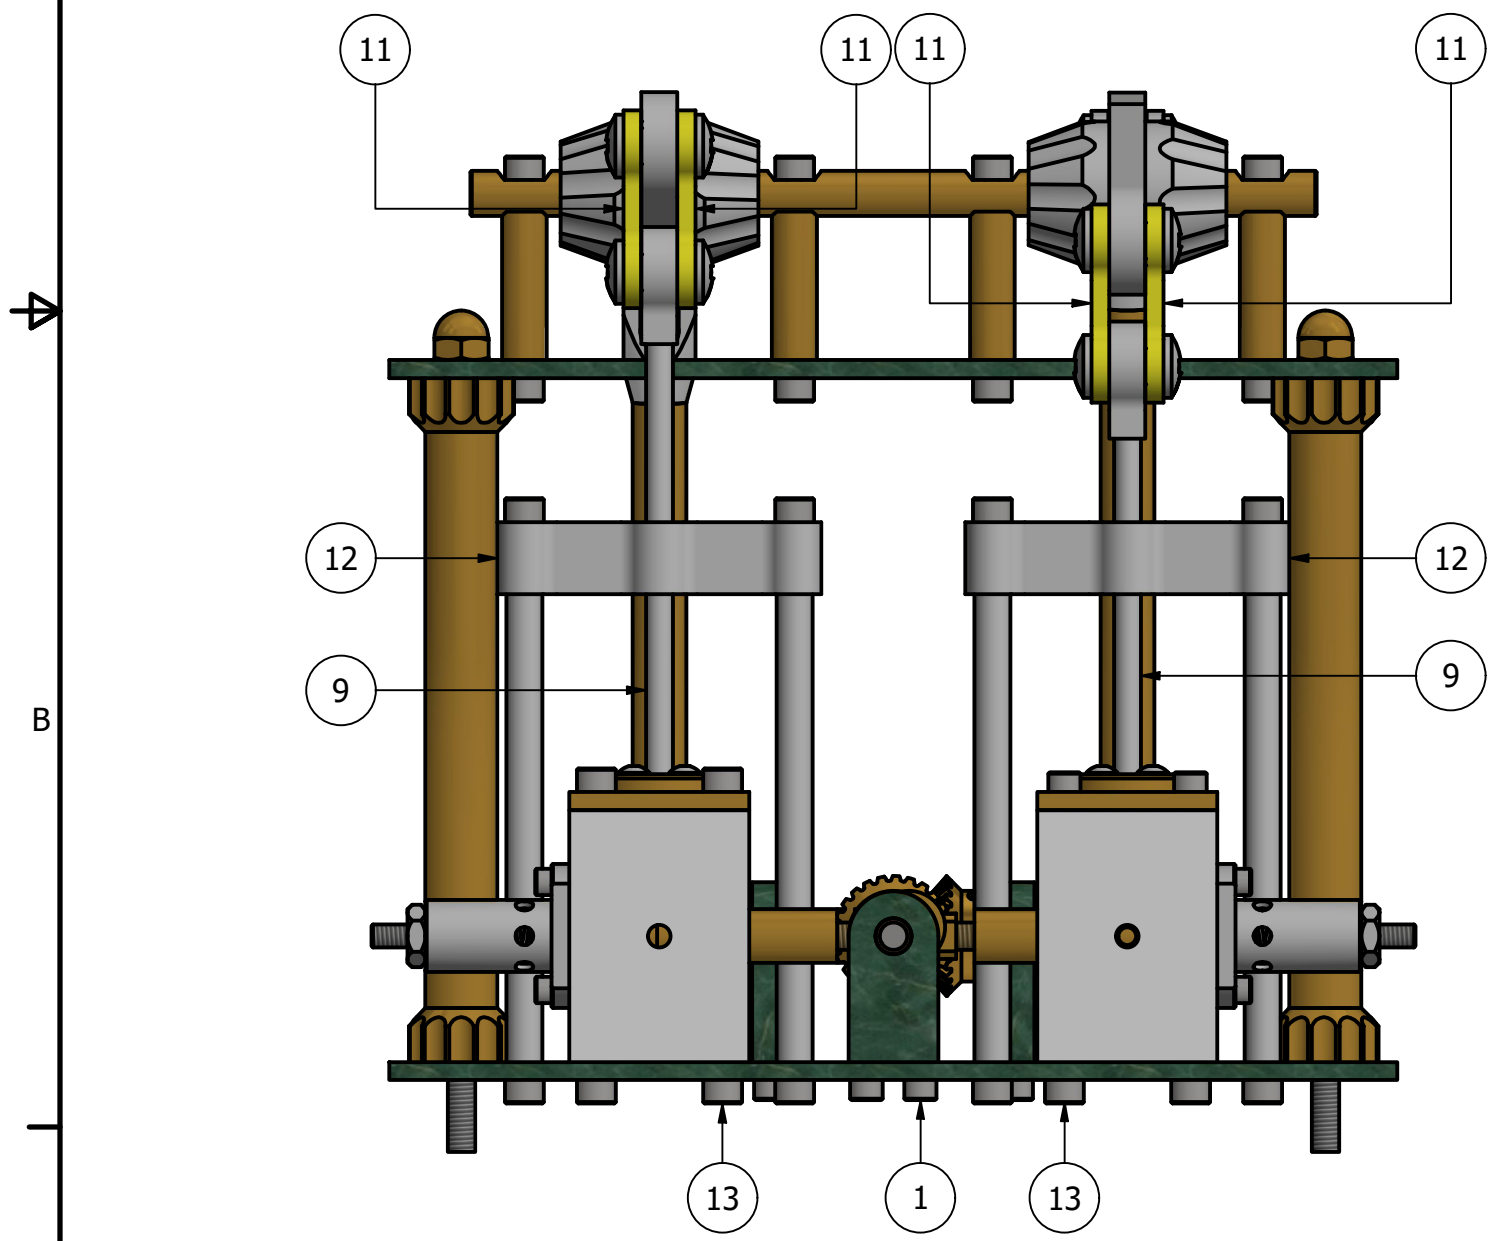

PARTS LIST			
ITEM	QTY	PART NUMBER	DESCRIPTION
1	1	Assy - Base	
2	1	Assy - Upper Plate	
3	4	Assy - Stand	
4	4	1100NAB	
6	1	Assy - Cylinder 01	
7	1	Assy - Cylinder 02	
9	2	Assy - Piston	
10	2	Assy - Crank Connecting Rod	
11	2	Assy - Piston Rod Link	
12	2	Assy - Cross Slide	
13	16	0806SHCS	#8-32 X 1/2" LG SHCS

DRAWN Rob	8/7/2022	Chirico Engine Works		
CHECKED		TITLE		
QA		Dancer's Steams Engine		
MFG		SIZE C	DWG NO Assembly - Dancers Engine	REV
APPROVED		SCALE	SHEET 1 OF 1	