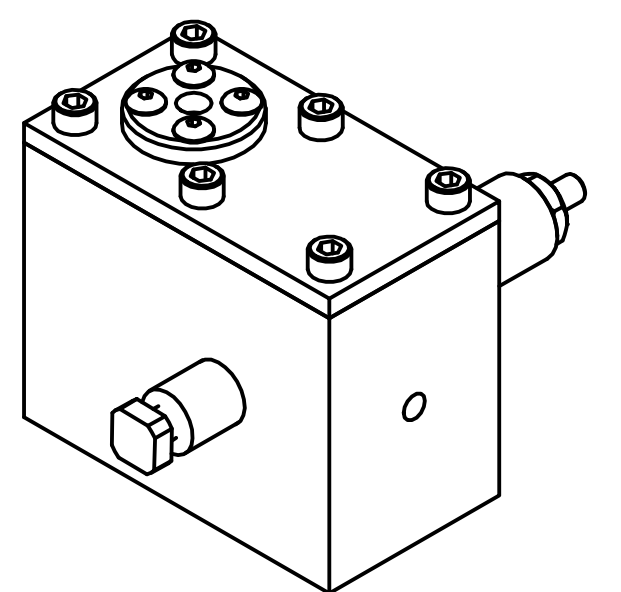

PARTS LIST			
ITEM	QTY	PART NUMBER	DESCRIPTION
4	1	008 O-Ring	
5	4	0404BHCS	#4-40 X 1/4" LG BUTTON HEAD CAP SCREW
6	6	0604SHCS	#6-32 X 1/4" LG SHCS
7	1	Assy - Valve	
3	1	Cylinder Head	MATERIAL: 360 BRASS
2	1	Cylinder Head Seal Cap	Material: 360 Brass
1	1	Cylinder-01	Material: 6061 AL
8	1	Valve Cage	Material: 6061 AL
9	2	#4-40 x 3/8" LG SHCS	
10	1	1112FHPS	#10-32 X 3/4" LG FLAT HEAD SCREW
11	1	1100NHS	10-32 HEX NUT
12	1	Spring, Compression, TBD	

DRAWN Rob	4/9/2022	Chirico Engine Works		
CHECKED		TITLE		
QA		CYLINDER 01 ASSEMBLY		
MFG		SIZE B	DWG NO Assy - Cylinder 01	REV
APPROVED		SCALE	SHEET 1 OF 1	