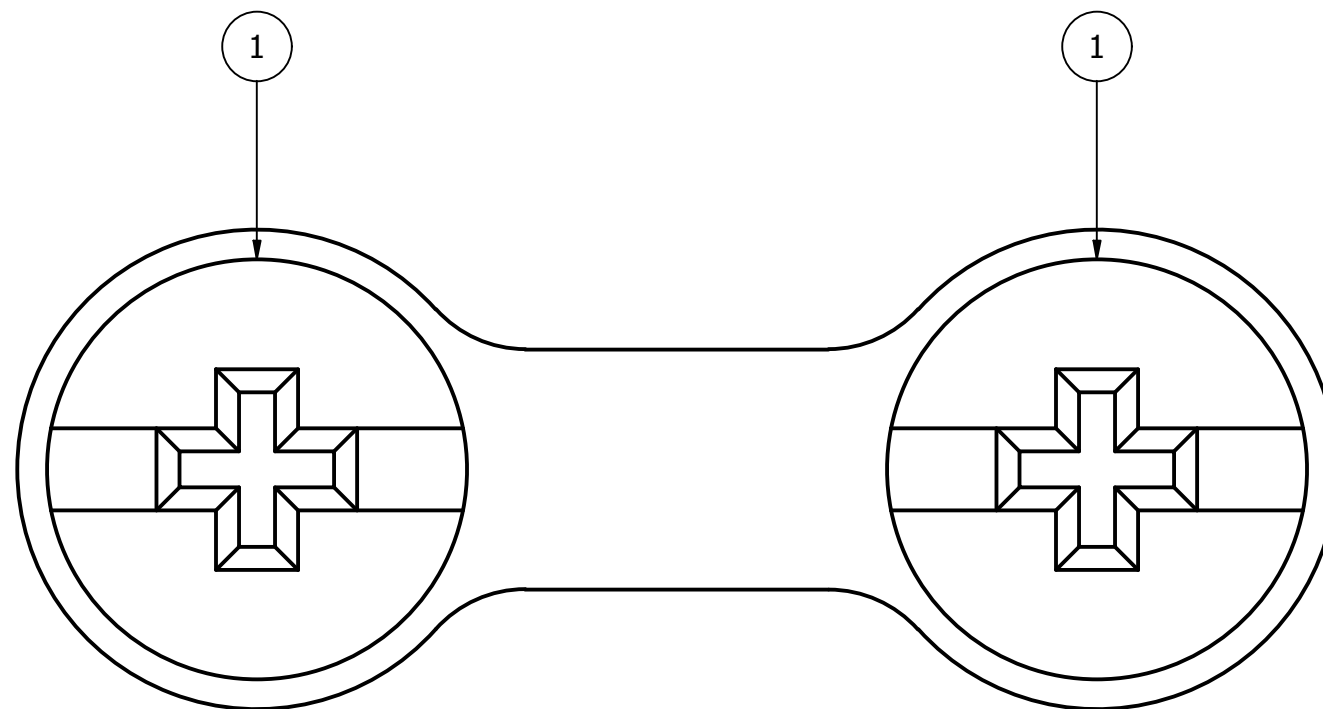

PARTS LIST			
ITEM	QTY	PART NUMBER	DESCRIPTION
1	2	Sex Bolt - .250 OD x .50 LG - McM 98002A203	
2	2	Link - Piston Rod	MATERIAL: 6061 AL OR CRS

DRAWN Rob	4/9/2022	Chirico Engine Works		
CHECKED		TITLE		
QA		ROD LINK ASSMEBLY		
MFG		SIZE B	DWG NO Assy - Piston Rod Link	REV
APPROVED		SCALE	SHEET 1 OF 1	