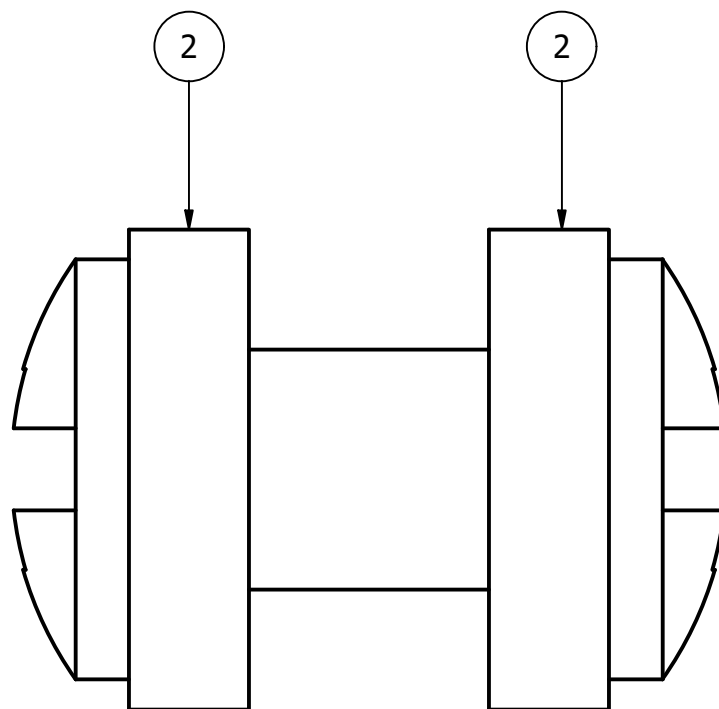

PARTS LIST			
ITEM	QTY	PART NUMBER	DESCRIPTION
1	2	Sex Bolt - .250 OD x .50 LG - McM 98002A203	
2	2	Link - Piston Rod	MATERIAL: 6061 AL OR CRS

DRAWN Rob	4/9/2022	Chirico Engine Works		
CHECKED		TITLE		
QA		ROD LINK ASSMEBLY		
MFG		SIZE B	DWG NO Assy - Piston Rod Link	REV
APPROVED		SCALE	SHEET 1 OF 1	