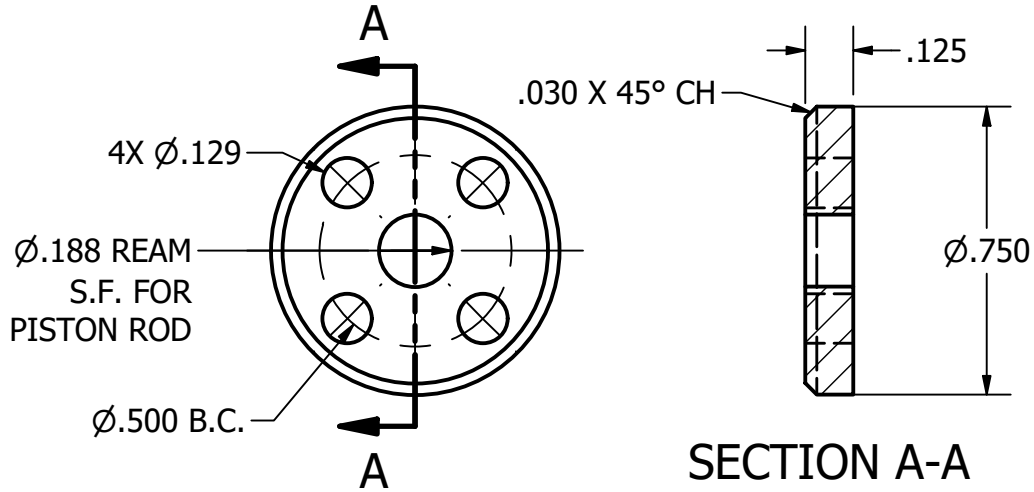

PARTS LIST			
ITEM	QTY	PART NUMBER	DESCRIPTION
1	1	Cylinder Head Seal Cap	Material: 360 Brass

DRAWN Rob	4/3/2022	Chirico Engine Works		
CHECKED				
QA		Cylinder Head Seal Cap		
MFG		SIZE A	DWG NO Cylinder Head Seal Cap	REV
APPROVED		SCALE	SHEET 1 OF 1	