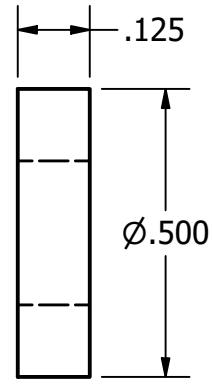

PARTS LIST			
ITEM	QTY	PART NUMBER	DESCRIPTION
1	1	Link - Piston Rod	MATERIAL: 6061 AL OR CRS

DRAWN	4/3/2022
Rob	
CHECKED	
QA	
MFG	
APPROVED	

Chirico Engine Works			
TITLE			
PISTON ROD LINK			
SIZE		DWG NO	REV
A		Link - Piston Rod	
SCALE		SHEET 1 OF 1	