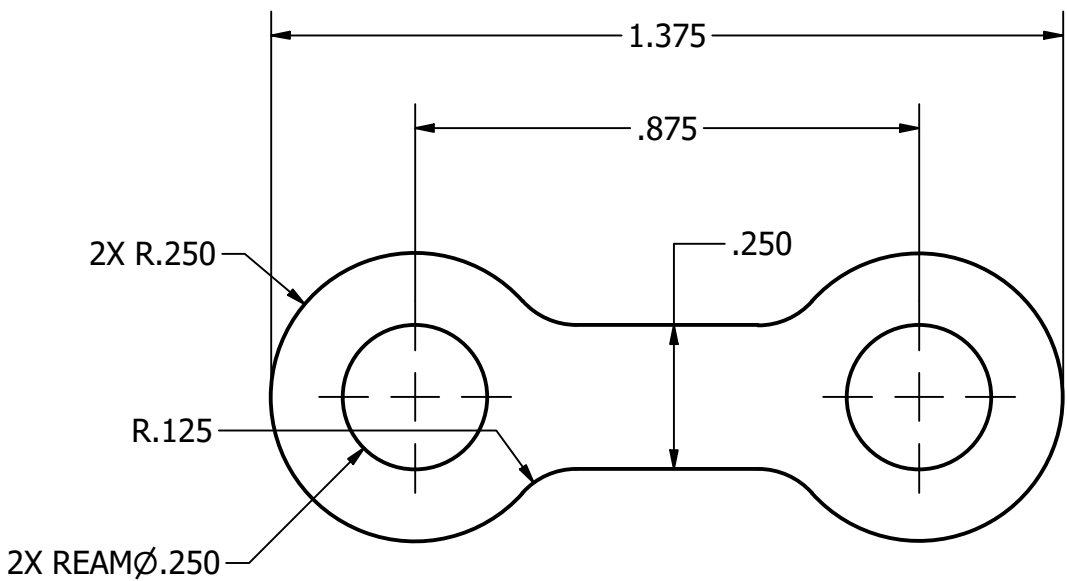

PARTS LIST			
ITEM	QTY	PART NUMBER	DESCRIPTION
1	1	Link - Piston Rod	MATERIAL: 6061 AL OR CRS

DRAWN	4/3/2022
Rob	
CHECKED	
QA	
MFG	
APPROVED	

Chirico Engine Works			
TITLE			
PISTON ROD LINK			
SIZE		DWG NO	REV
A		Link - Piston Rod	
SCALE		SHEET 1 OF 1	