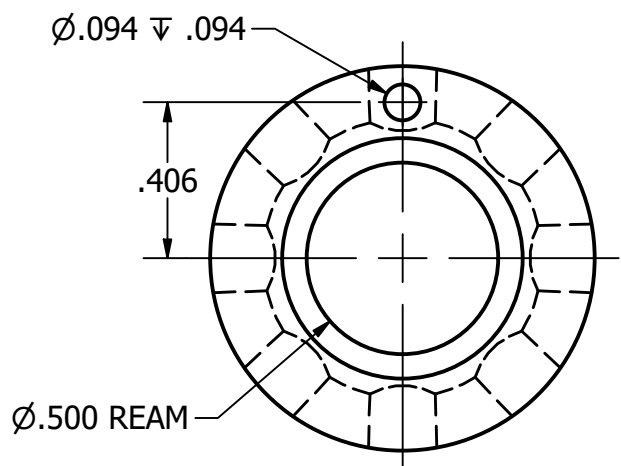

PARTS LIST			
ITEM	QTY	PART NUMBER	DESCRIPTION
1	1	Spacer, Main Bearing	MATERIAL: 6061 AL

DRAWN Rob	4/3/2022	Chirico Engine Works		
CHECKED		TITLE		
QA		MAIN BEARING SPACER		
MFG				
APPROVED				
		SIZE B	DWG NO Spacer, Main Bearing	REV
		SCALE	SHEET 1 OF 1	