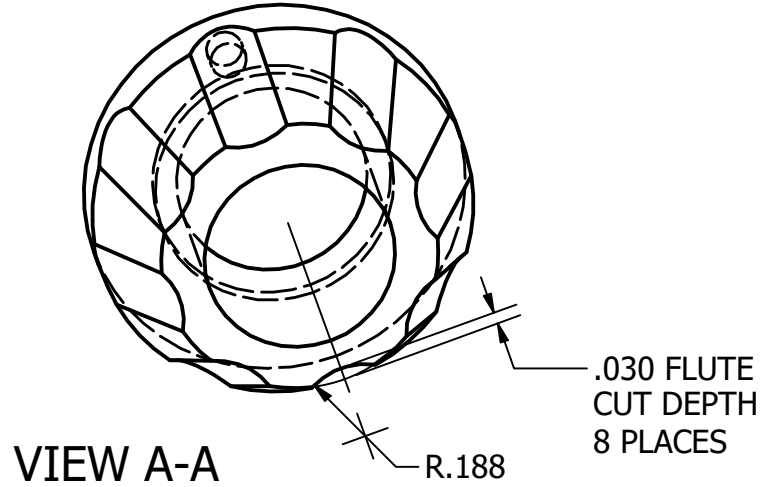

PARTS LIST			
ITEM	QTY	PART NUMBER	DESCRIPTION
1	1	Spacer, Main Bearing	MATERIAL: 6061 AL

DRAWN Rob	4/3/2022	Chirico Engine Works		
CHECKED		TITLE		
QA		MAIN BEARING SPACER		
MFG				
APPROVED				
		SIZE B	DWG NO Spacer, Main Bearing	REV
		SCALE	SHEET 1 OF 1	