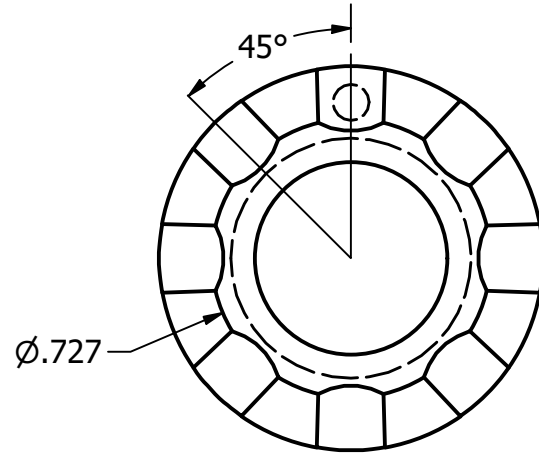

PARTS LIST			
ITEM	QTY	PART NUMBER	DESCRIPTION
1	1	Spacer, Main Bearing	MATERIAL: 6061 AL

DRAWN Rob	4/3/2022	Chirico Engine Works		
CHECKED		TITLE		
QA		MAIN BEARING SPACER		
MFG				
APPROVED				
		SIZE B	DWG NO Spacer, Main Bearing	REV
		SCALE	SHEET 1 OF 1	