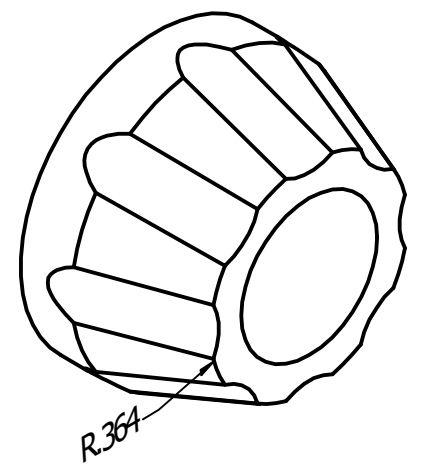

PARTS LIST			
ITEM	QTY	PART NUMBER	DESCRIPTION
1	1	Spacer, Main Bearing	MATERIAL: 6061 AL

DRAWN Rob	4/3/2022	Chirico Engine Works		
CHECKED		TITLE		
QA		MAIN BEARING SPACER		
MFG				
APPROVED				
		SIZE B	DWG NO Spacer, Main Bearing	REV
		SCALE	SHEET 1 OF 1	