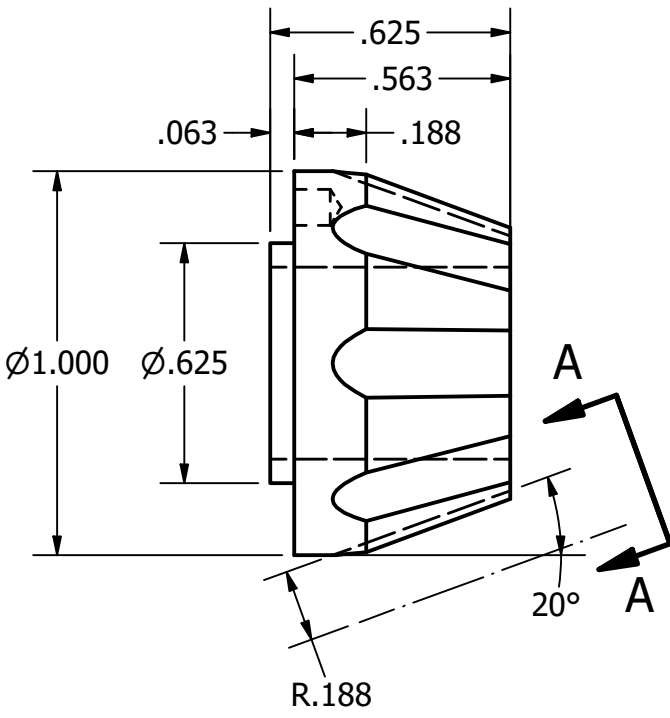

PARTS LIST			
ITEM	QTY	PART NUMBER	DESCRIPTION
1	1	Spacer, Main Bearing	MATERIAL: 6061 AL

DRAWN Rob	4/3/2022	Chirico Engine Works		
CHECKED		TITLE		
QA		MAIN BEARING SPACER		
MFG				
APPROVED				
		SIZE B	DWG NO Spacer, Main Bearing	REV
		SCALE	SHEET 1 OF 1	