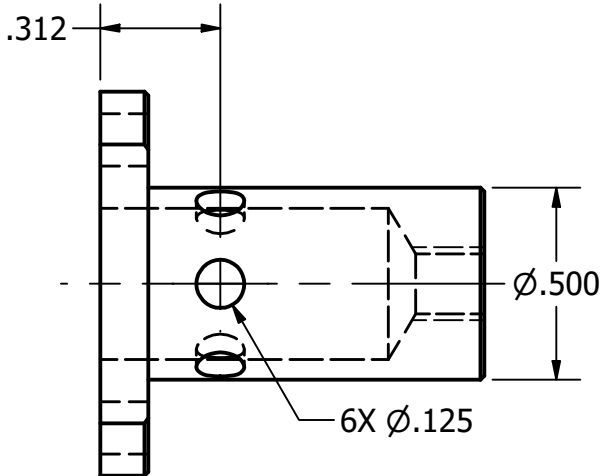

PARTS LIST			
ITEM	QTY	PART NUMBER	DESCRIPTION
1	1	Valve Cage	Material: 6061 AL

SECTION A-A

DRAWN Rob	4/10/2022	Chirico Engine Works		
CHECKED		TITLE		
QA		Valve Cage		
MFG				
APPROVED				
		SIZE B	DWG NO Valve Cage	REV
		SCALE	SHEET 1 OF 1	