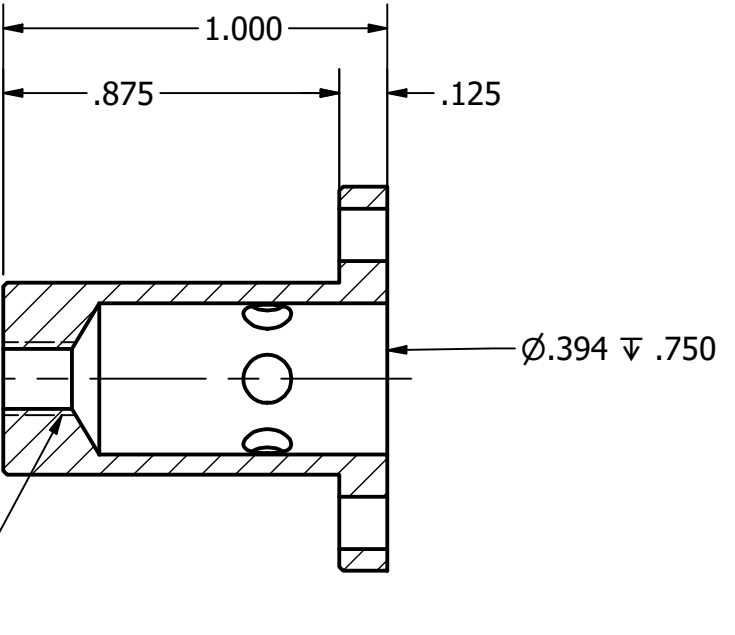

PARTS LIST			
ITEM	QTY	PART NUMBER	DESCRIPTION
1	1	Valve Cage	Material: 6061 AL

SECTION A-A

DRAWN Rob	4/10/2022	Chirico Engine Works		
CHECKED		TITLE		
QA		Valve Cage		
MFG				
APPROVED				
		SIZE B	DWG NO Valve Cage	REV
		SCALE	SHEET 1 OF 1	