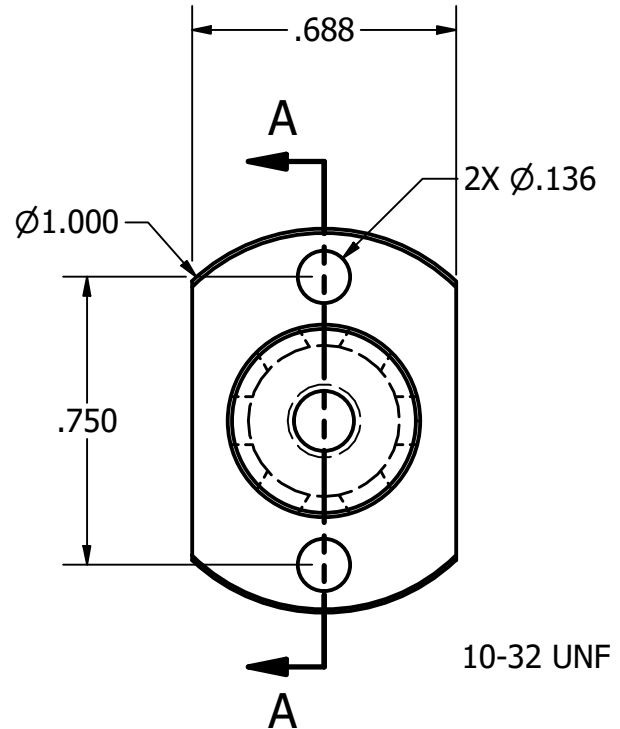

PARTS LIST			
ITEM	QTY	PART NUMBER	DESCRIPTION
1	1	Valve Cage	Material: 6061 AL

SECTION A-A

DRAWN Rob	4/10/2022	Chirico Engine Works		
CHECKED		TITLE		
QA		Valve Cage		
MFG				
APPROVED				
		SIZE B	DWG NO Valve Cage	REV
		SCALE	SHEET 1 OF 1	