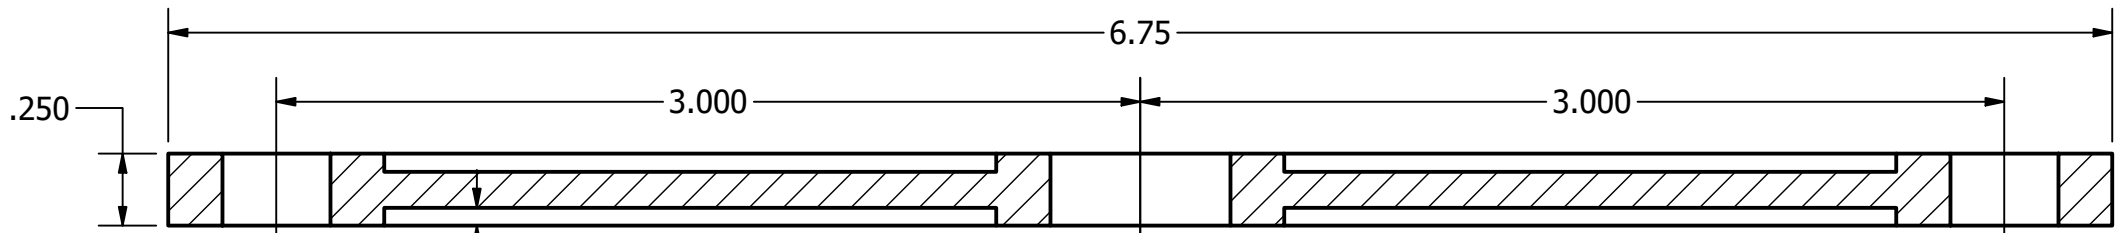

PARTS LIST			
ITEM	QTY	PART NUMBER	DESCRIPTION
1	1	Walking Beam	MATERIAL: 6061 AL

DRAWN Rob	4/3/2022	Chirico Engine Works		
CHECKED		TITLE		
QA		WALKING BEAM		
MFG		SIZE B	DWG NO Walking Beam	REV
APPROVED		SCALE	SHEET 1 OF 1	