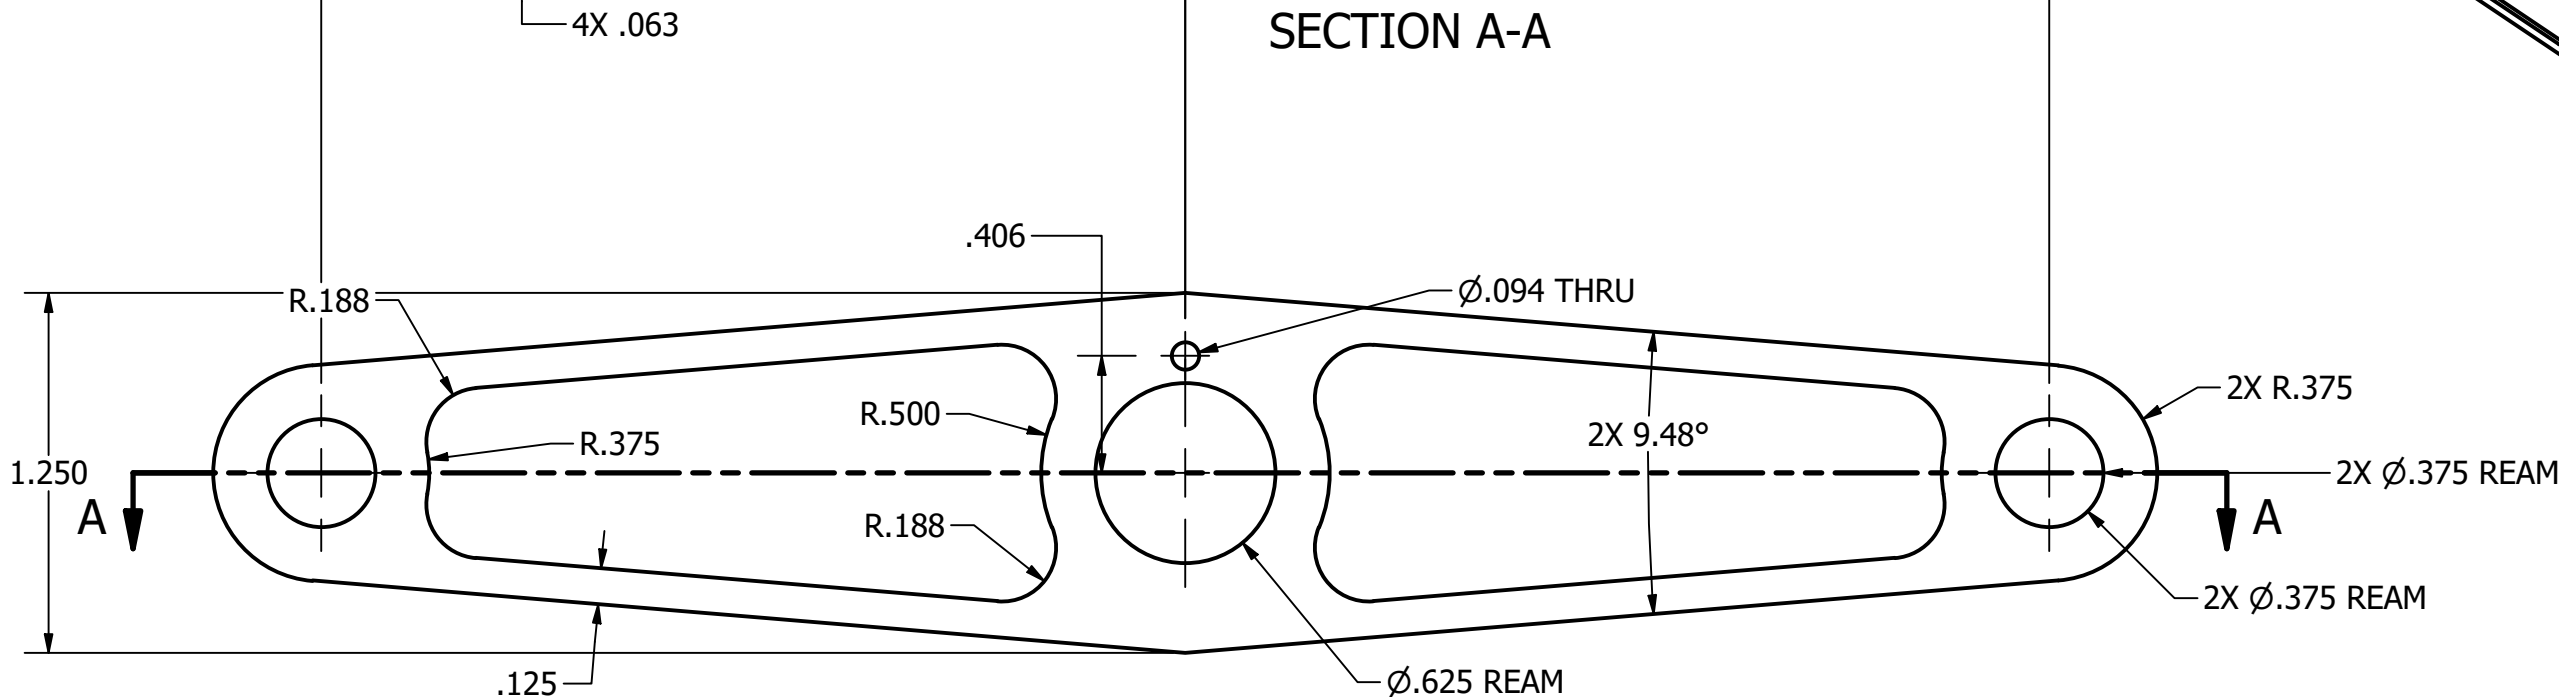

PARTS LIST			
ITEM	QTY	PART NUMBER	DESCRIPTION
1	1	Walking Beam	MATERIAL: 6061 AL

DRAWN Rob	4/3/2022	Chirico Engine Works		
CHECKED		TITLE		
QA		WALKING BEAM		
MFG		SIZE B	DWG NO Walking Beam	REV
APPROVED		SCALE	SHEET 1 OF 1	