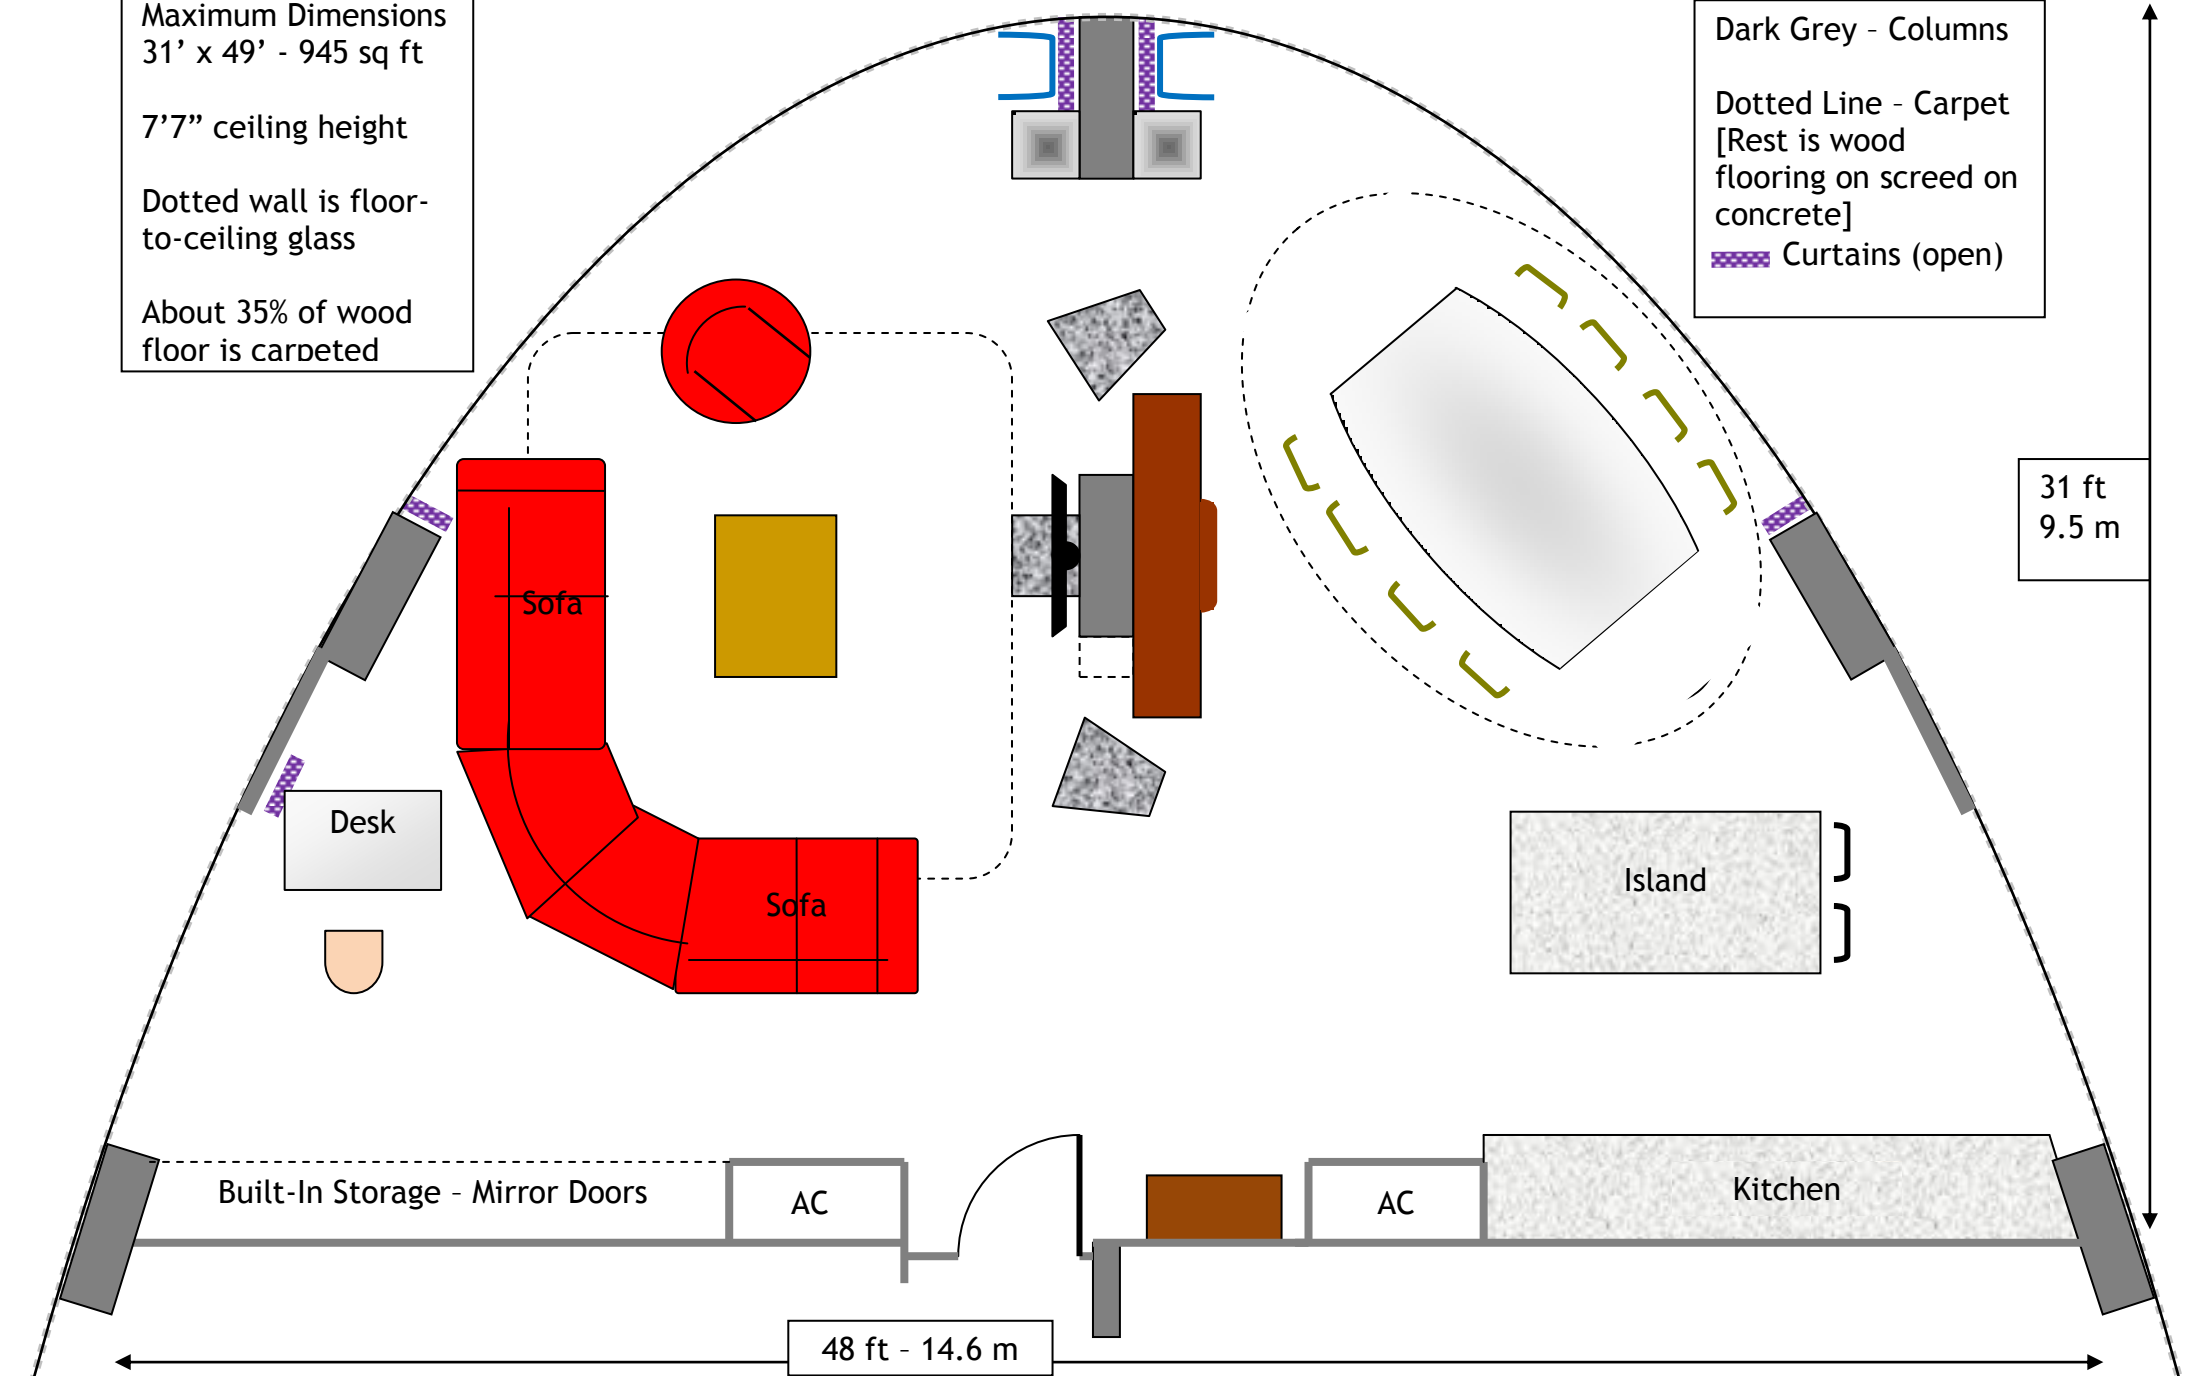

Maximum Dimensions
31' x 49' - 945 sq ft

7'7" ceiling height

Dotted wall is floor-to-ceiling glass

About 35% of wood floor is carpeted

Dark Grey - Columns

Dotted Line - Carpet
[Rest is wood flooring on screed on concrete]

Curry Curtains (open)

31 ft
9.5 m

48 ft - 14.6 m