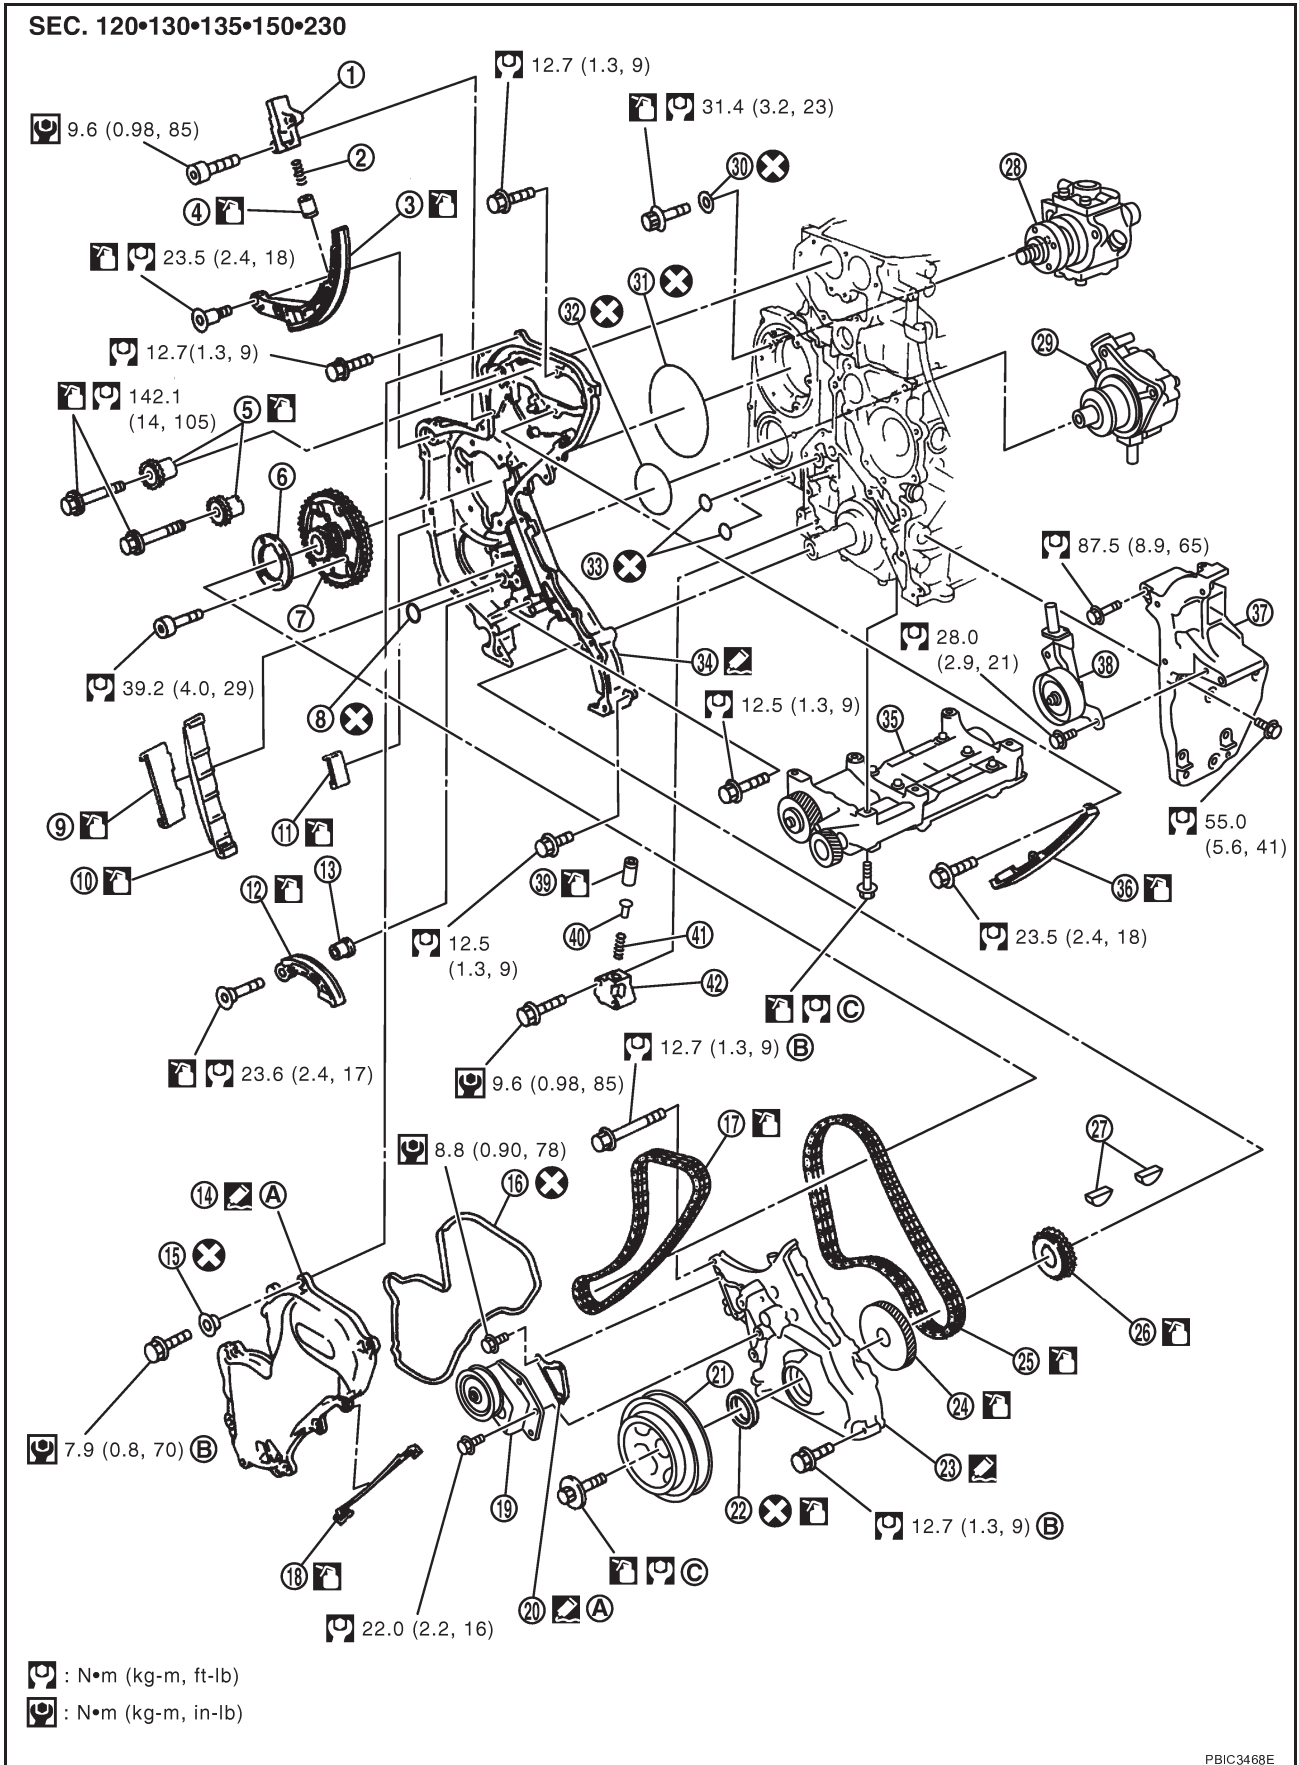

PRIMARY TIMING CHAIN

[YD]

PRIMARY TIMING CHAIN

PF13028

Components

GBS0001B

A

EM

C

D

E

F

G

H

I

J

K

L

M

PBIC3468E