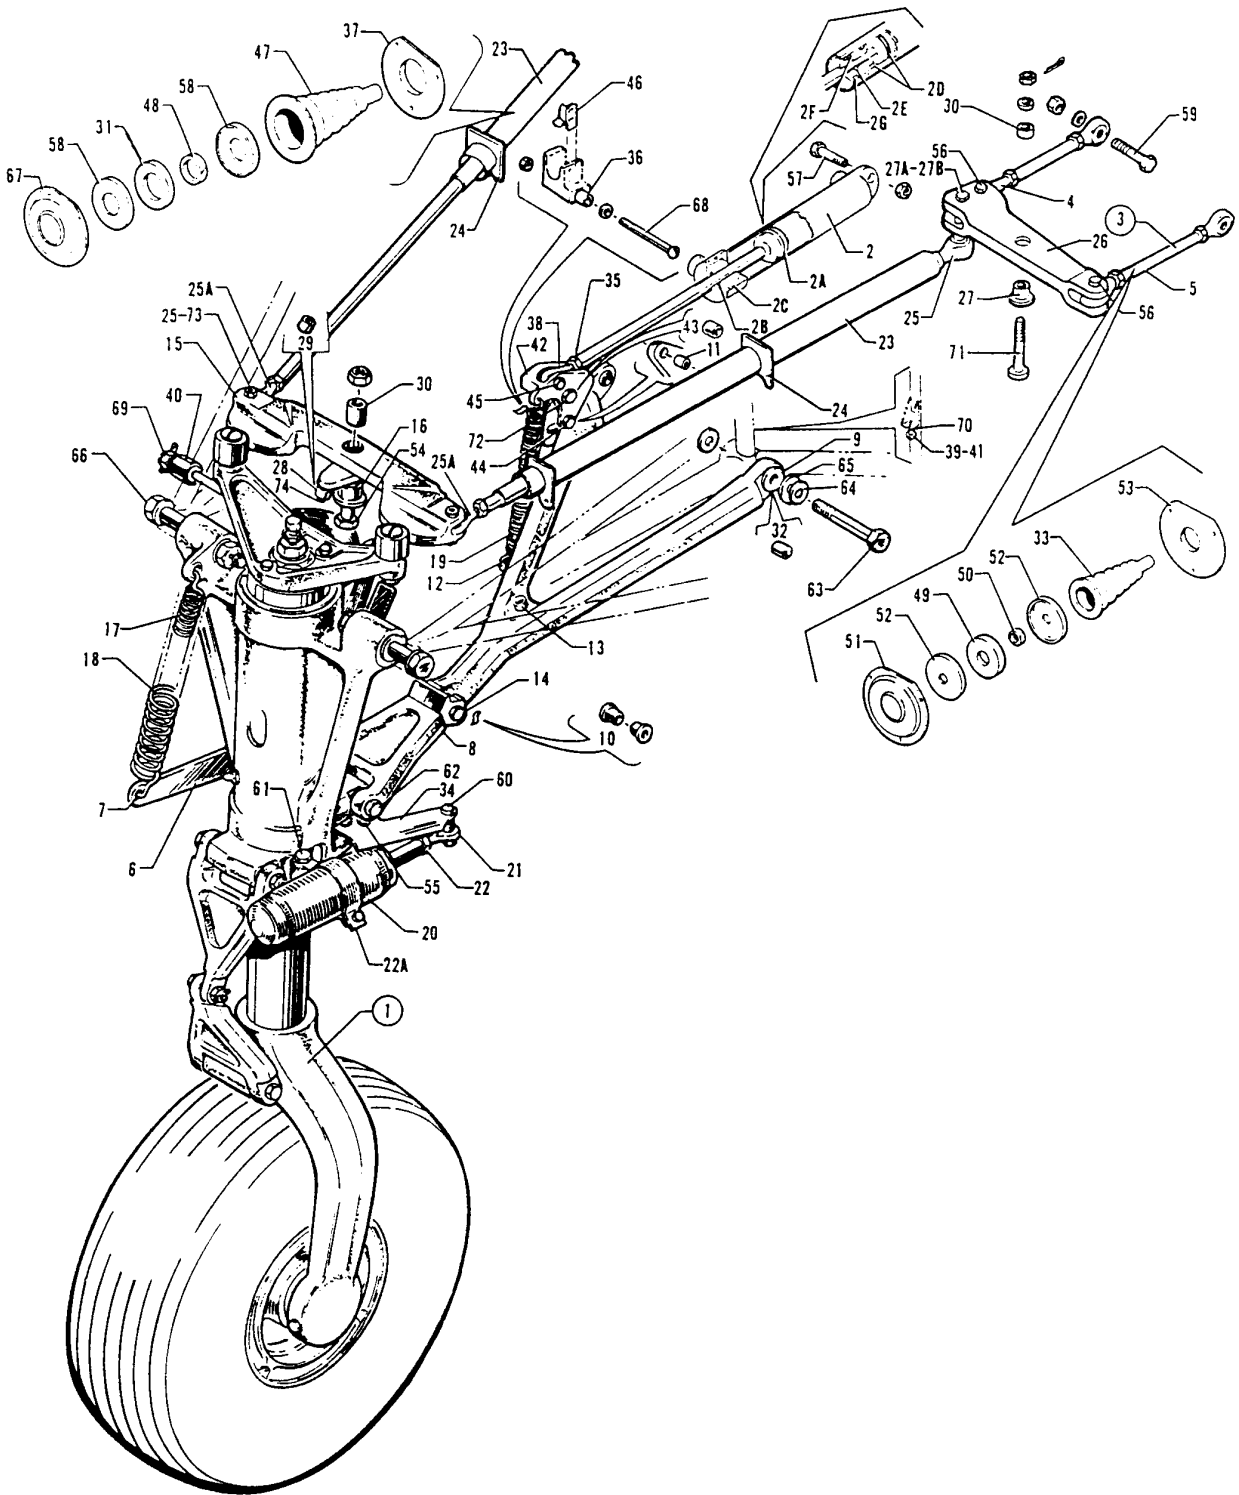

PIPER AIRCRAFT
PA-28R-201/201T
AIRPLANE PARTS CATALOG

Figure 19. Nose Landing Gear Installation

Revised: March 1, 1989