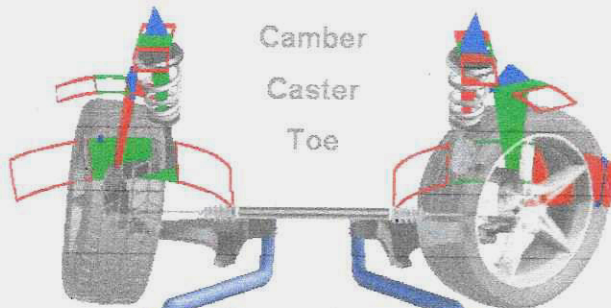

-1.3°  
2.3°  
-0.03°

Camber  
Caster  
Toe

-1.1°  
2.9°  
-0.28°

Thrust Angle

Camber  
Toe

Print this alignment report summary.

Show  
Next Axle

Show  
Bar Graphs